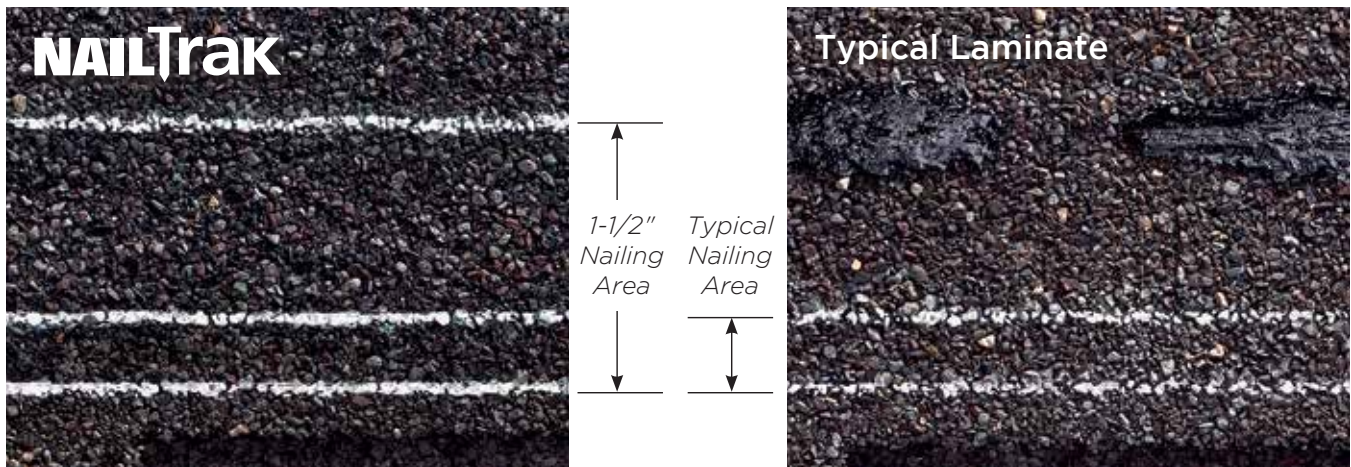

Wider. Faster. Proven.

For the past 10 years, NailTrak™ has enabled installers to shingle with improved speed and accuracy. With a nailing area that's three times WIDER than typical laminate shingles, nails hit home with NailTrak. A feature on all Landmark® Series shingles. Speed and accuracy result in lower labor costs.

No leaks. No de-lamination. No callbacks.
The cost of doing business has gone down with NailTrak.

FRONT