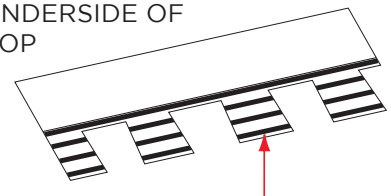

UNDERSIDE OF TOP

Specially formulated Quadra-Bond adhesive adheres the two-piece laminate shingle.

Landmark® Pro available in areas shown