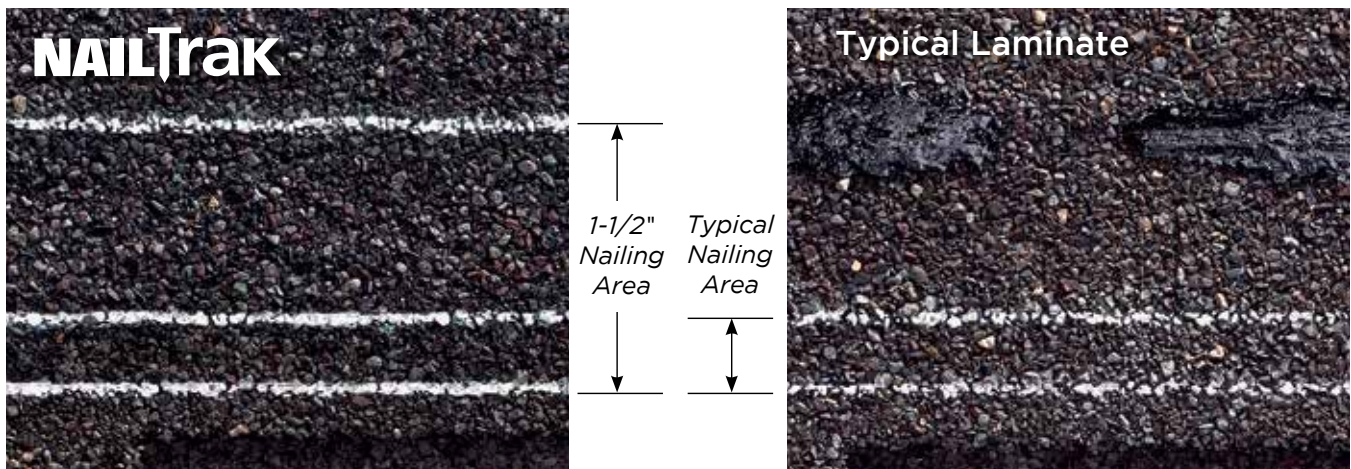

Wider. Faster. Proven.

For the past 10 years, NailTrak™ has enabled installers to shingle with improved speed and accuracy. With a nailing area that's three times WIDER than typical laminate shingles, nails hit home with NailTrak. A feature on all Landmark Series shingles. Speed and accuracy result in lower labor costs.

No leaks. No de-lamination. No callbacks.
The cost of doing business has gone down with NailTrak.

FRONT