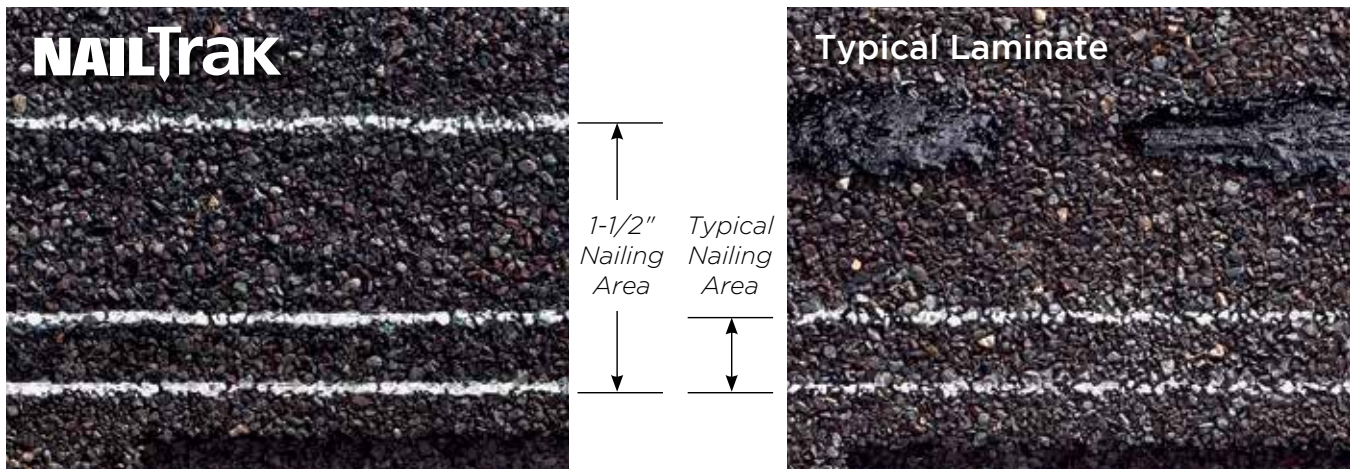

BACK

Wider. Faster. Proven.

For the past 10 years, NailTrak™ has enabled installers to shingle with improved speed and accuracy. With a nailing area that's three times WIDER than typical laminate shingles, nails hit home with NailTrak. A feature on all Landmark® Series shingles. Speed and accuracy result in lower labor costs.

No leaks. No de-lamination. No callbacks.
The cost of doing business has gone down with NailTrak.

FRONT