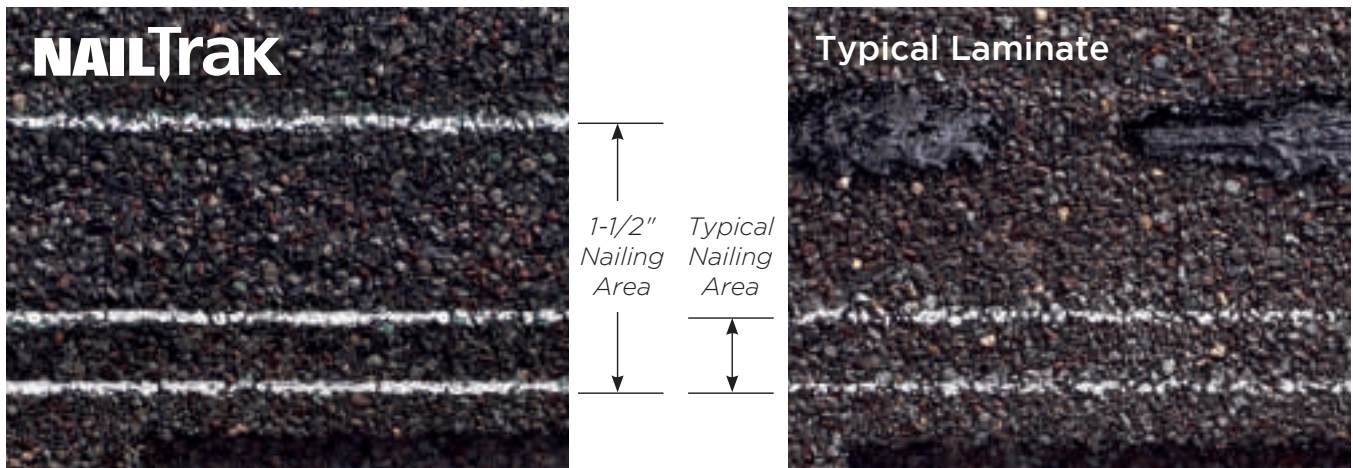

Wider. Faster. Proven.

For the past 10 years, NailTrak™ has enabled installers to shingle with improved speed and accuracy. With a nailing area that's three times WIDER than typical laminate shingles, nails hit home with NailTrak. A feature on all Landmark® Series shingles. Speed and accuracy result in lower labor costs.

No leaks. No de-lamination. No callbacks.
The cost of doing business has gone down with NailTrak.

FRONT