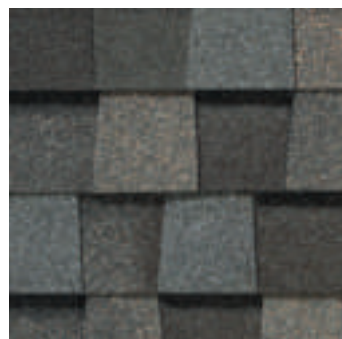

LANDMARK[®] PRO

The Expert's Choice

Shown in Max Def Driftwood

Introducing More Value

Landmark® Pro is designed specifically for the professional roofing contractor that takes pride in providing more to their customer.

LANDMARK® PRO COLOR PALETTE

Max Def Atlantic Blue

Max Def Birchwood

Max Def Burnt Sienna

Max Def Charcoal Black

Max Def Cobblestone Gray

Max Def Colonial Slate

Max Def Driftwood

Max Def Georgetown Gray

Max Def Granite Gray

Max Def Heather Blend

Max Def Moiré Black

Max Def Pewterwood

Max Def Resawn Shake

Max Def Weathered Wood

Max Def Hunter Green

Silver Birch

Max Def Colors

Look deeper. With Max Def, a new dimension is added to shingles with a richer mixture of surface granules. You get a brighter, more vibrant, more dramatic appearance and depth of color. And the natural beauty of your roof shines through.