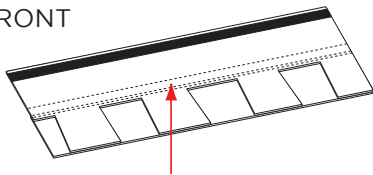

Wide nailing area for increased speed and accuracy.