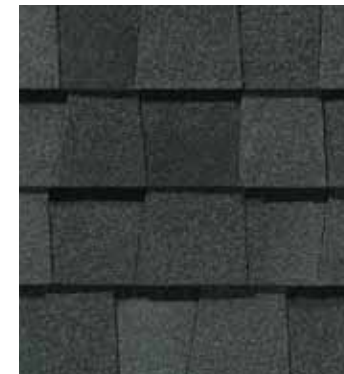

Max Def Moiré Black