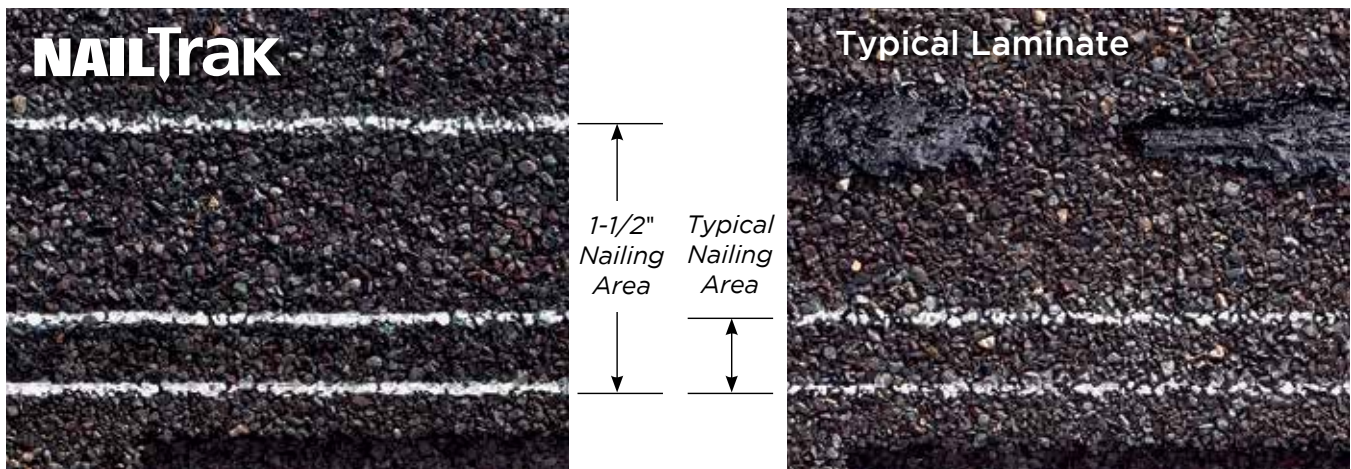

Wider. Faster. Proven.

For the past 10 years, NailTrak™ has enabled installers to shingle with improved speed and accuracy. With a nailing area that's three times WIDER than typical laminate shingles, nails hit home with NailTrak. A feature on all Landmark Series shingles. Speed and accuracy result in lower labor costs.

No leaks. No de-lamination. No callbacks.
The cost of doing business has gone down with NailTrak.

FRONT