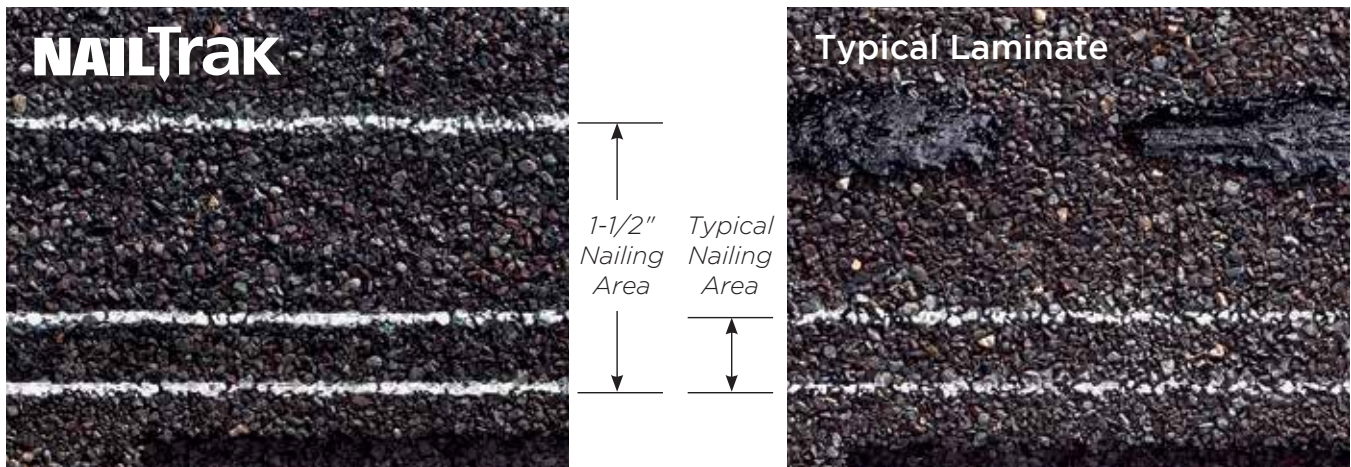

Wider. Faster. Proven.

For the past 10 years, NailTrak™ has enabled installers to shingle with improved speed and accuracy. With a nailing area that's three times WIDER than typical laminate shingles, nails hit home with NailTrak. A feature on all Landmark® Series shingles. Speed and accuracy result in lower labor costs.

No leaks. No de-lamination. No callbacks.
The cost of doing business has gone down with NailTrak.

FRONT