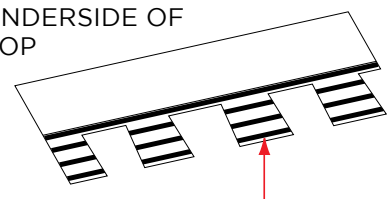

For the past 10 years, NailTrak™ has enabled installers to shingle with improved speed and accuracy. With a nailing area that's three times WIDER than typical laminate shingles, nails hit home with NailTrak. A feature on all Landmark Series shingles. Speed and accuracy result in lower labor costs.

UNDERSIDE OF TOP

Specially formulated Quadra-Bond adhesive adheres the two-piece laminate shingle.

The best formula under one roof.

We start with the highest-quality raw materials and add state-of-the-art technology to monitor our manufacturing process and test our finished products. The result is superior performance from beginning to end.