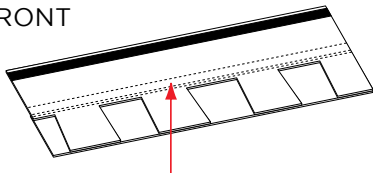

Wide nailing area for increased speed and accuracy.