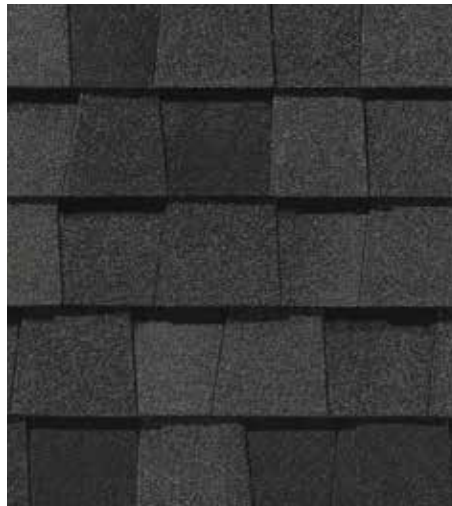

# LANDMARK® PRO COLOR PALETTE

Max Def Weathered Wood

Max Def Heather Blend

Max Def Granite Gray

Max Def Georgetown Gray

Max Def Moiré Black

Max Def Black Walnut

Cinder Black