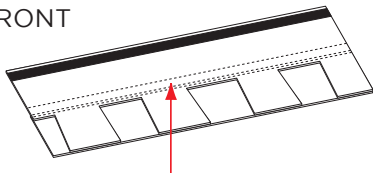

Wide nailing area for increased speed and accuracy.