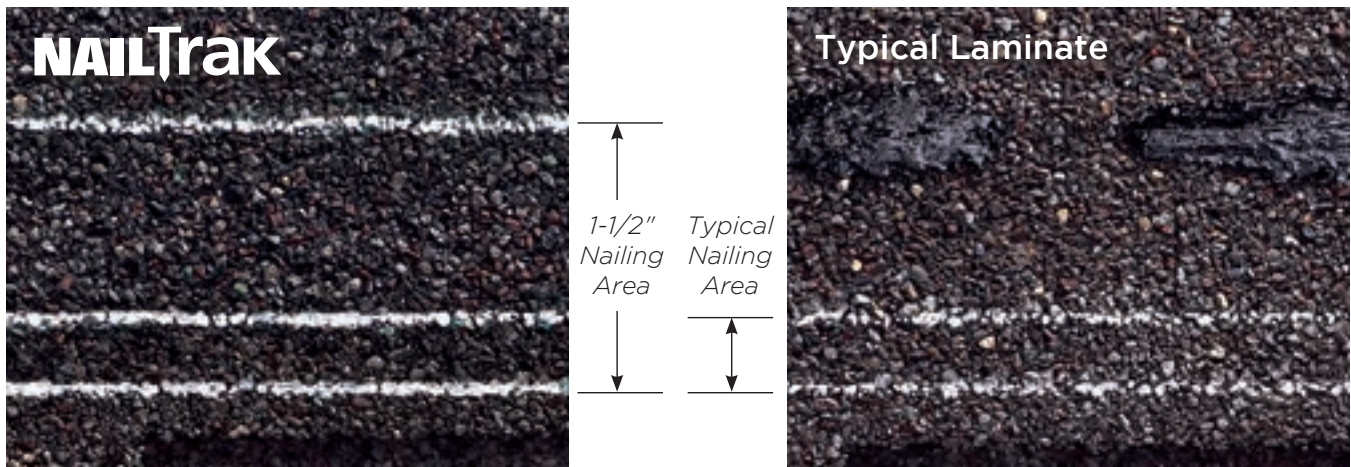

Wider. Faster. Proven.

For the past 10 years, NailTrak™ has enabled installers to shingle with improved speed and accuracy. With a nailing area that's three times WIDER than typical laminate shingles, nails hit home with NailTrak. A feature on all Landmark® Series shingles. Speed and accuracy result in lower labor costs.

No leaks. No de-lamination. No callbacks.
The cost of doing business has gone down with NailTrak.

FRONT