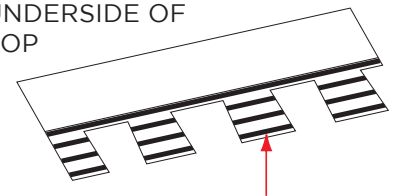

UNDERSIDE OF TOP

Specially formulated Quadra-Bond adhesive adheres the two-piece laminate shingle.

Landmark® Pro available in areas shown