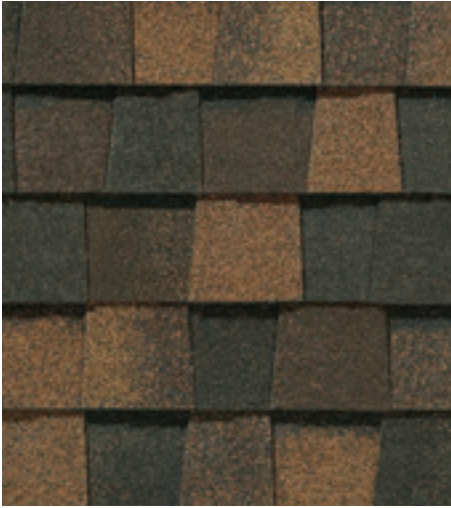

# LANDMARK<sup>®</sup> PRO

The Expert's Choice

*Shown in Max Def Weathered Wood*

**CertainTeed**  
SAINT-GOBAIN

# LANDMARK® PRO COLOR PALETTE

Max Def Burnt Sienna

Max Def Colonial Slate

Max Def Georgetown Gray

Max Def Heather Blend

Max Def Moire Black

Max Def Resawn Shake

Max Def Weathered Wood