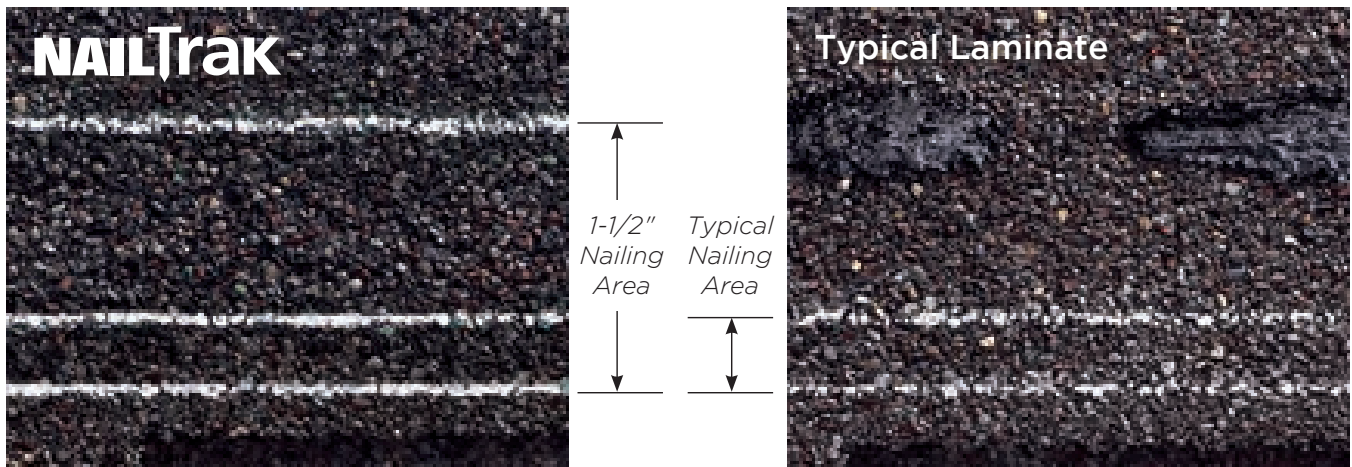

Wider. Faster. Proven.

For the past 10 years, NailTrak™ has enabled installers to shingle with improved speed and accuracy. With a nailing area that's three times WIDER than typical laminate shingles, nails hit home with NailTrak. A feature on all Landmark® Series shingles. Speed and accuracy result in lower labor costs.

No leaks. No de-lamination. No callbacks.
The cost of doing business has gone down with NailTrak.

FRONT