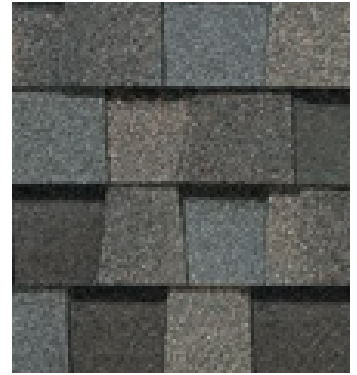

LANDMARK[®] PRO

The Expert's Choice

Shown in Max Def Driftwood

CertainTeed
SAINT-GOBAIN

Introducing More Value

Landmark® Pro is designed specifically for the professional roofing contractor that takes pride in providing more to their customer.

LANDMARK® PRO COLOR PALETTE

Max Def Burnt Sienna

Max Def Cobblestone Gray

Max Def Colonial Slate

Max Def Driftwood

Max Def Georgetown Gray

Max Def Heather Blend

Max Def Moiré Black

Max Def Pewter

Max Def Prairie Wood

Max Def Resawn Shake

Max Def Shenandoah

Max Def Weathered Wood

Max Def Colors

Look deeper. With Max Def, a new dimension is added to shingles with a richer mixture of surface granules. You get a brighter, more vibrant, more dramatic appearance and depth of color. And the natural beauty of your roof shines through.