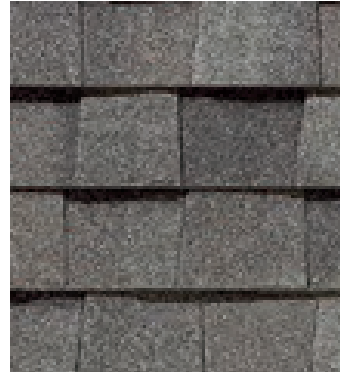

LANDMARK® PRO COLOR PALETTE

Max Def Burnt Sienna

Max Def Cobblestone Gray

Max Def Colonial Slate

Max Def Driftwood

Max Def Georgetown Gray

Max Def Heather Blend

Max Def Moiré Black

Max Def Pewter

Max Def Prairie Wood

Max Def Resawn Shake

Max Def Shenandoah

Max Def Weathered Wood

Max Def Colors

Look deeper. With Max Def, a new dimension is added to shingles with a richer mixture of surface granules. You get a brighter, more vibrant, more dramatic appearance and depth of color. And the natural beauty of your roof shines through.