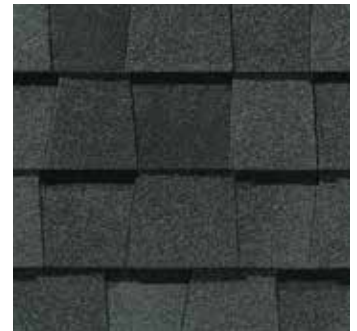

Max Def Moiré Black

Max Def Colors

Look deeper. With Max Def, a new dimension is added to shingles with a richer mixture of surface granules. You get a brighter, more vibrant, more dramatic appearance and depth of color. And the natural beauty of your roof shines through.

NOTE: Due to limitations of printing reproduction, CertainTeed can not guarantee the identical match of the actual product color to the graphic representations throughout this publication.