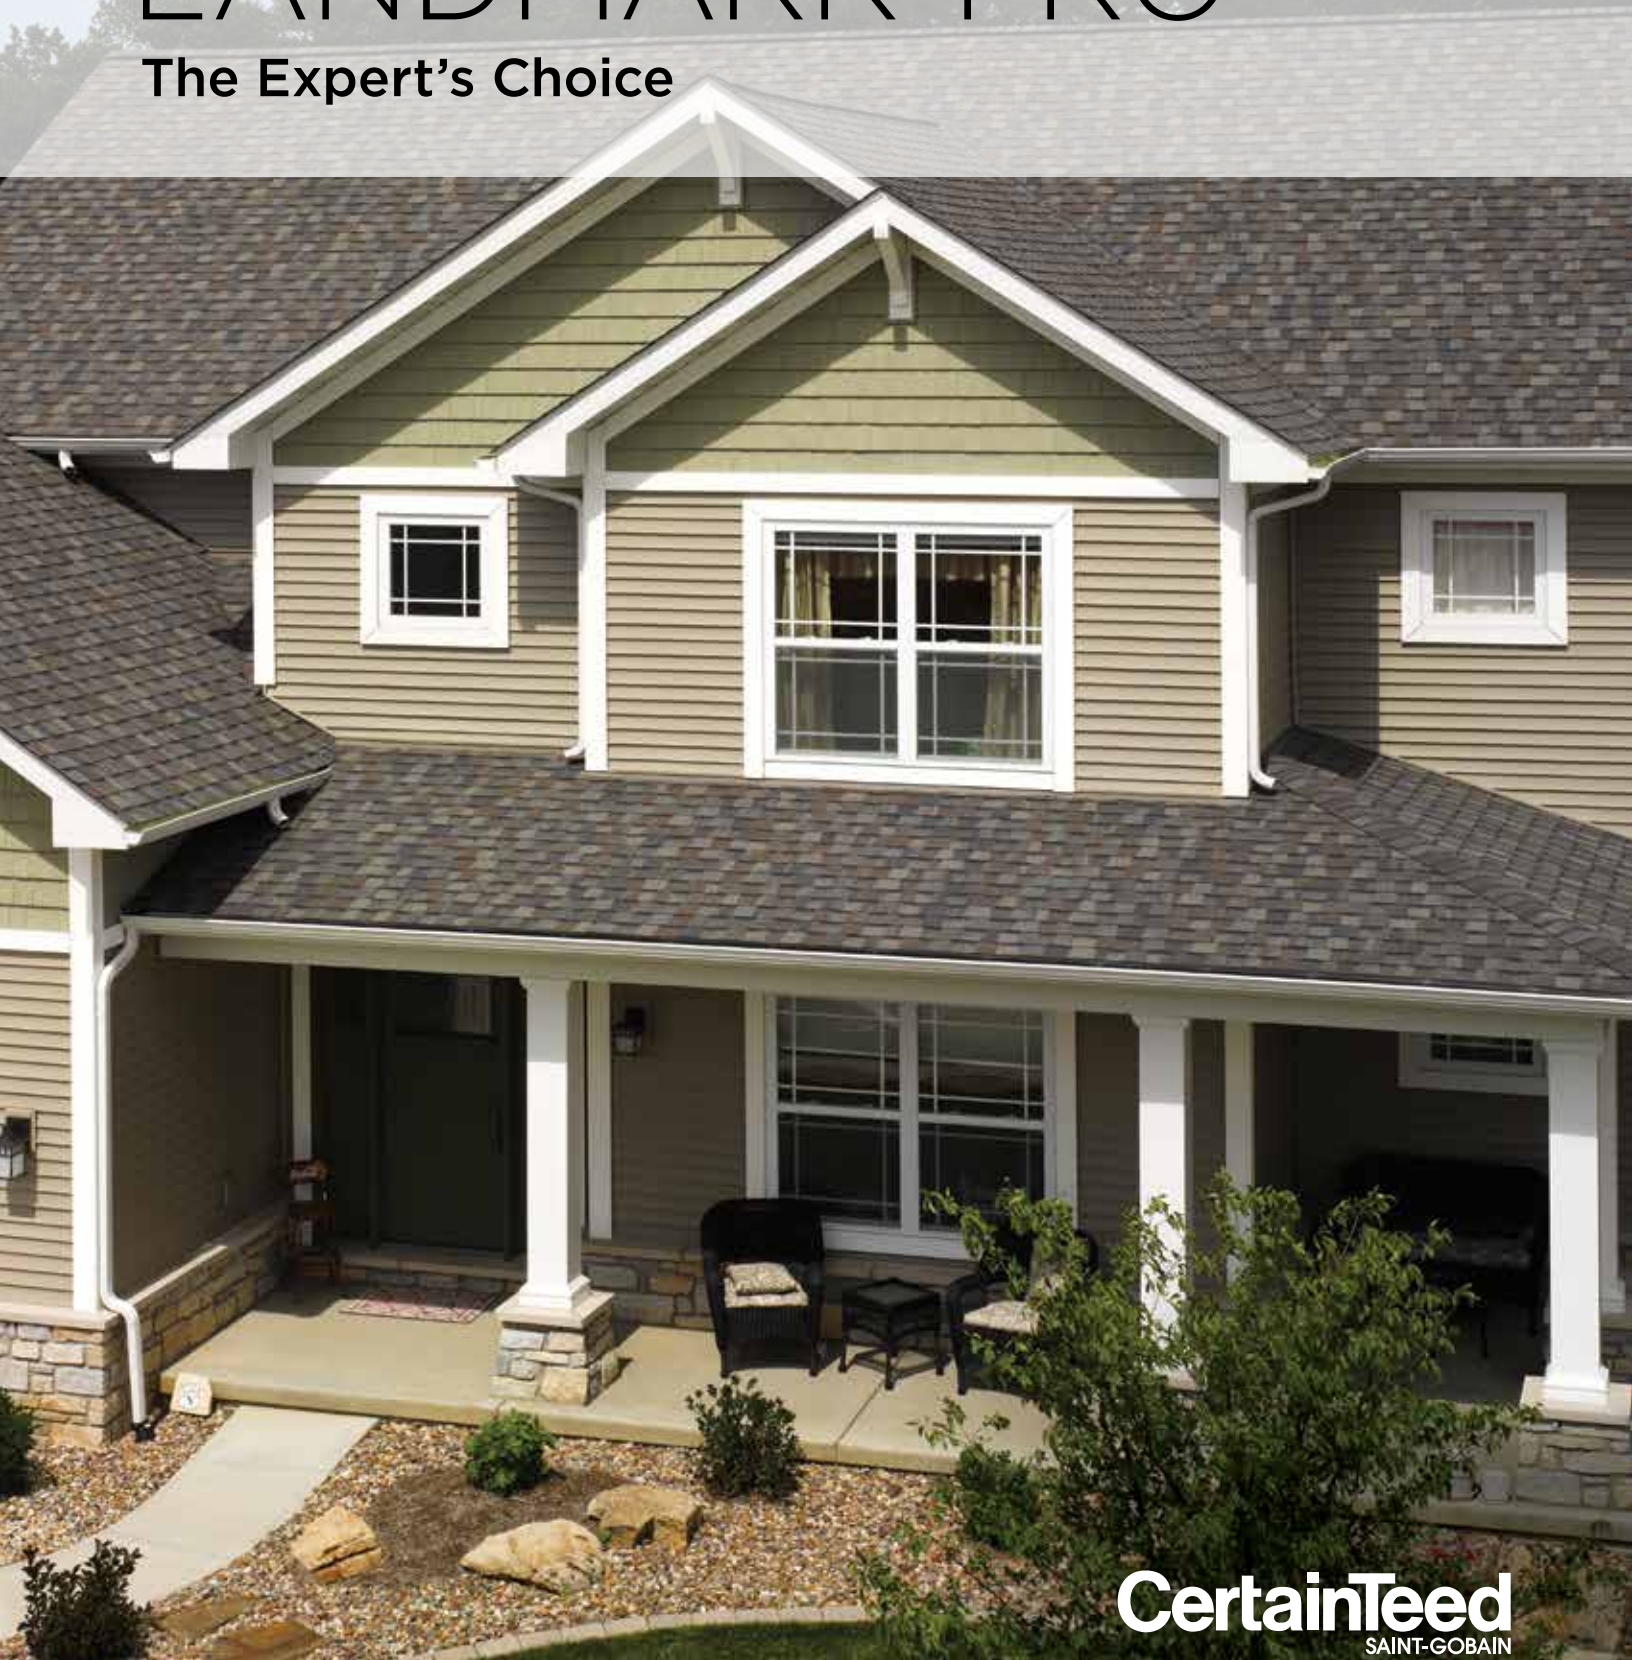

# LANDMARK<sup>®</sup> PRO

The Expert's Choice

**CertainTeed**  
SAINT-GOBAIN

*Shown in Max Def Driftwood*

# Introducing More Value

Landmark® PRO is designed specifically for the professional roofing contractor that takes pride in providing more to their customer.

## Landmark PRO improves upon the reliable CertainTeed Landmark shingle.

We started by adding more weathering asphalt to the industry's toughest fiberglass mat to provide more protection. Then we incorporated our Maximum Definition color blend technology to give the product more vibrancy on the roof. Included is the proven performance of our **NailTrak**® feature, enabling faster installation.

Landmark PRO offers the industry's strongest warranty. Protecting your reputation and safeguarding homeowners from manufacturing and aesthetic defects.