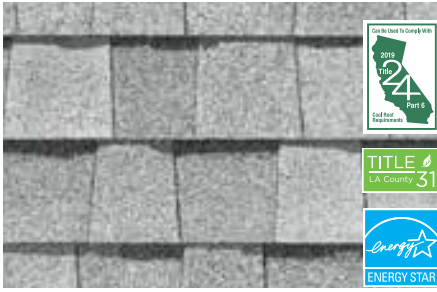

LANDMARK® PRO Solaris® CoolRoof COLOR PALETTE

Solaris Silver Birch
CRRP Product ID 0668-0072