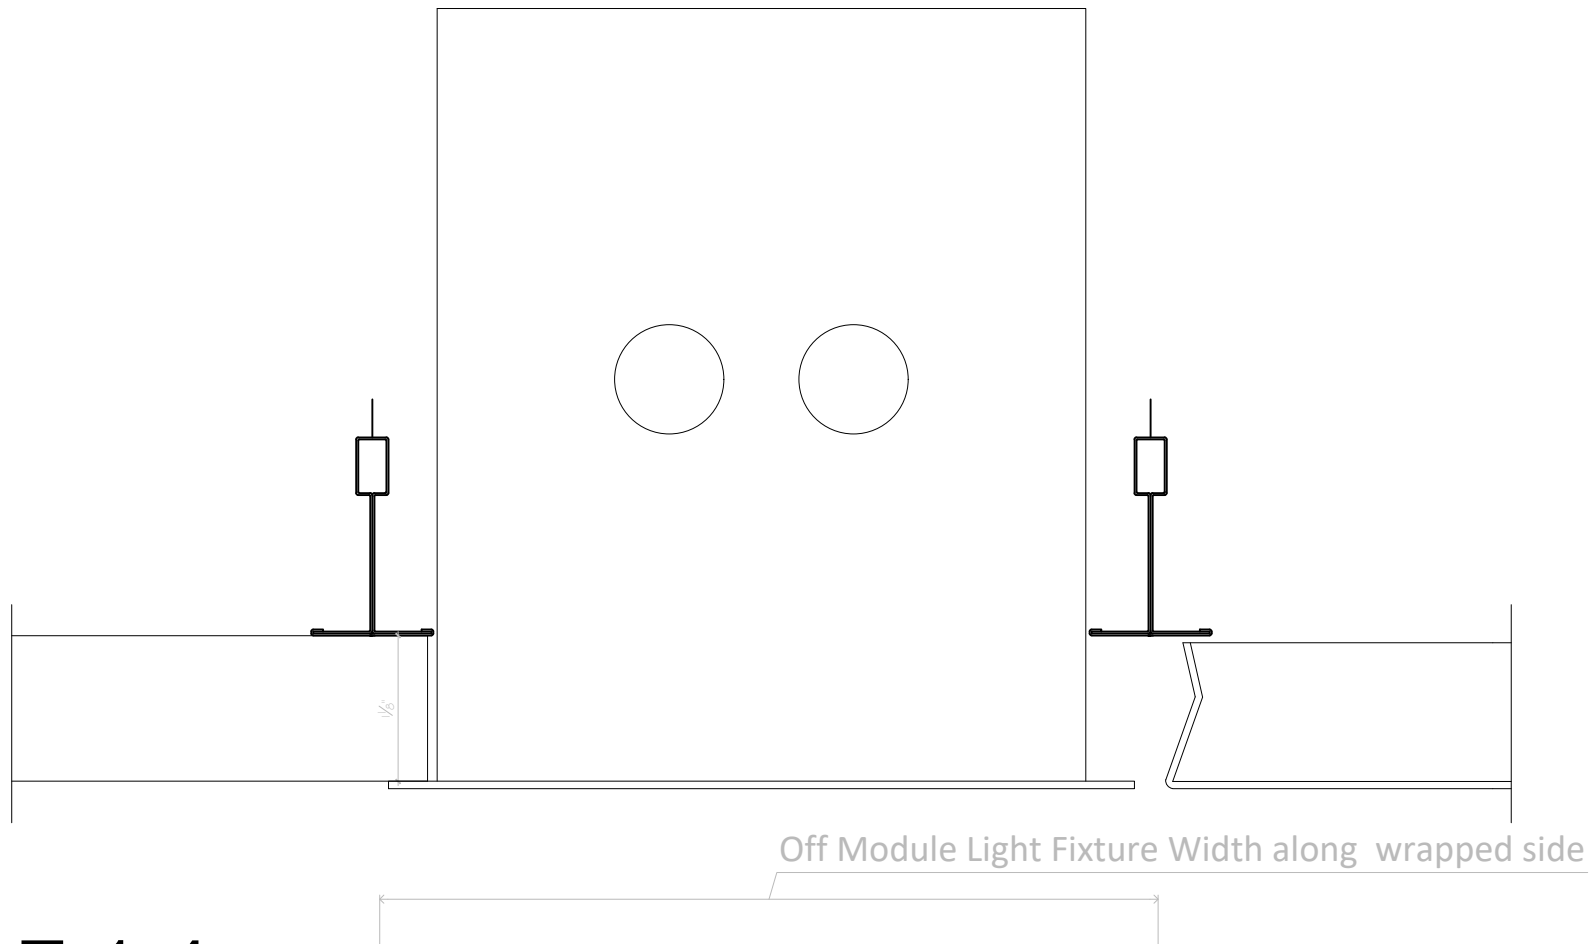

F.1.4

HunterDouglas
Ceiling & Wall Products
exclusively from CertainTeed

Techstyle®
Acoustical Ceilings

11500 E. 53rd Ave, Suite D
Denver, CO 80239
T 866.556.1235
F 720.872.7850
CTSpecialtyCeilings.com

All rights reserved. This drawing is the property of CertainTeed. It may not be copied or multiplied, neither wholly nor partly. It may not be submitted for perusal to third parties.

**FLUSH FLANGED
OFF MODULE LINEAR
LIGHT FIXTURE**