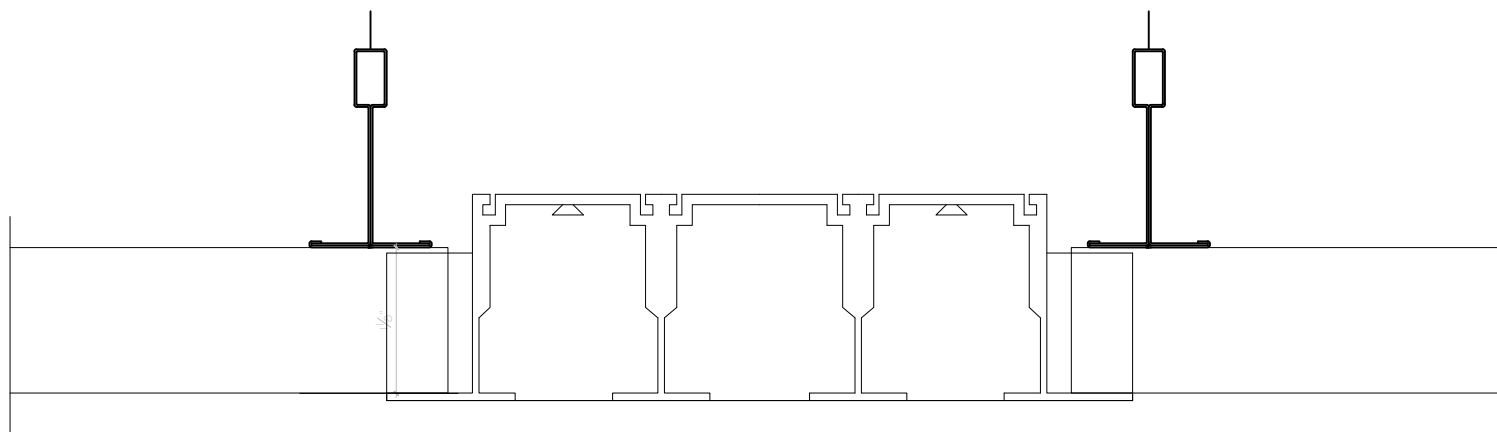

F.2.5

Diffuser in middle of a panel

HunterDouglas
Ceiling & Wall Products
exclusively from CertainTeed

Techstyle®
Acoustical Ceilings

11500 E. 53rd Ave, Suite D
Denver, CO 80239
T 866.556.1235
F 720.872.7850
CTSpecialtyCeilings.com

All rights reserved. This drawing is the property of CertainTeed. It may not be copied or multiplied, neither wholly nor partly. It may not be submitted for perusal to third parties.

**LINEAR OFF-MODULE
DIFFUSER**