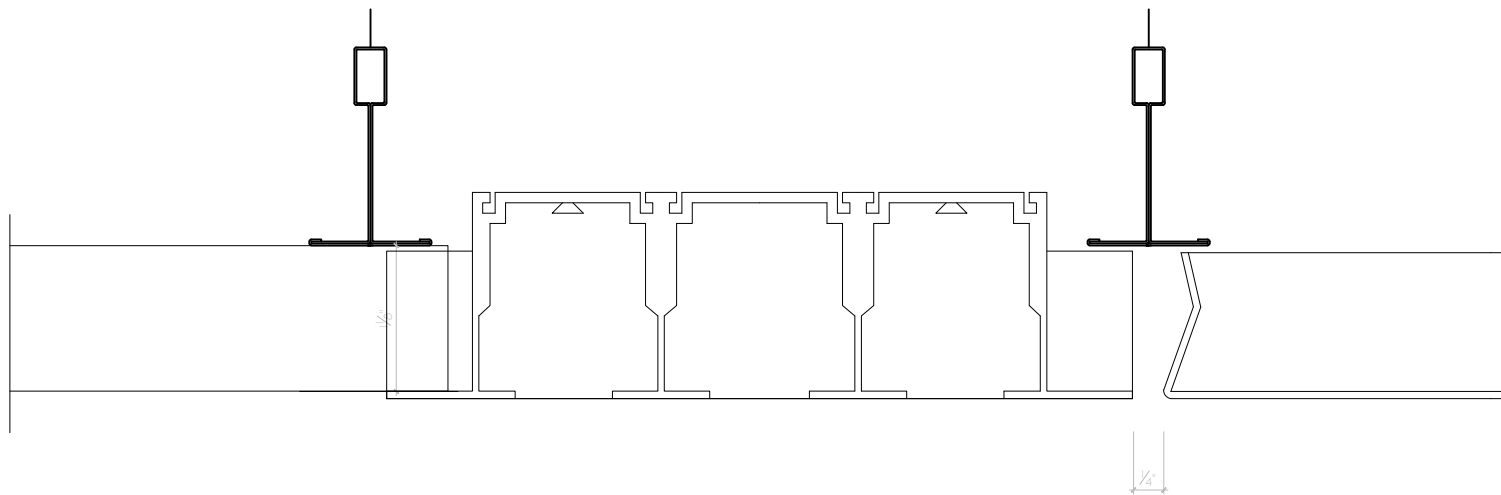

F.2.4

Off Module Diffuser Width along wrapped side

HunterDouglas
Ceiling & Wall Products
exclusively from CertainTeed

Techstyle®
Acoustical Ceilings

11500 E. 53rd Ave, Suite D
Denver, CO 80239
T 866.556.1235
F 720.872.7850
CTSpecialtyCeilings.com

All rights reserved. This drawing is the property of CertainTeed. It may not be copied or multiplied, neither wholly nor partly. It may not be submitted for perusal to third parties.

**LINEAR OFF-MODULE
DIFFUSER**