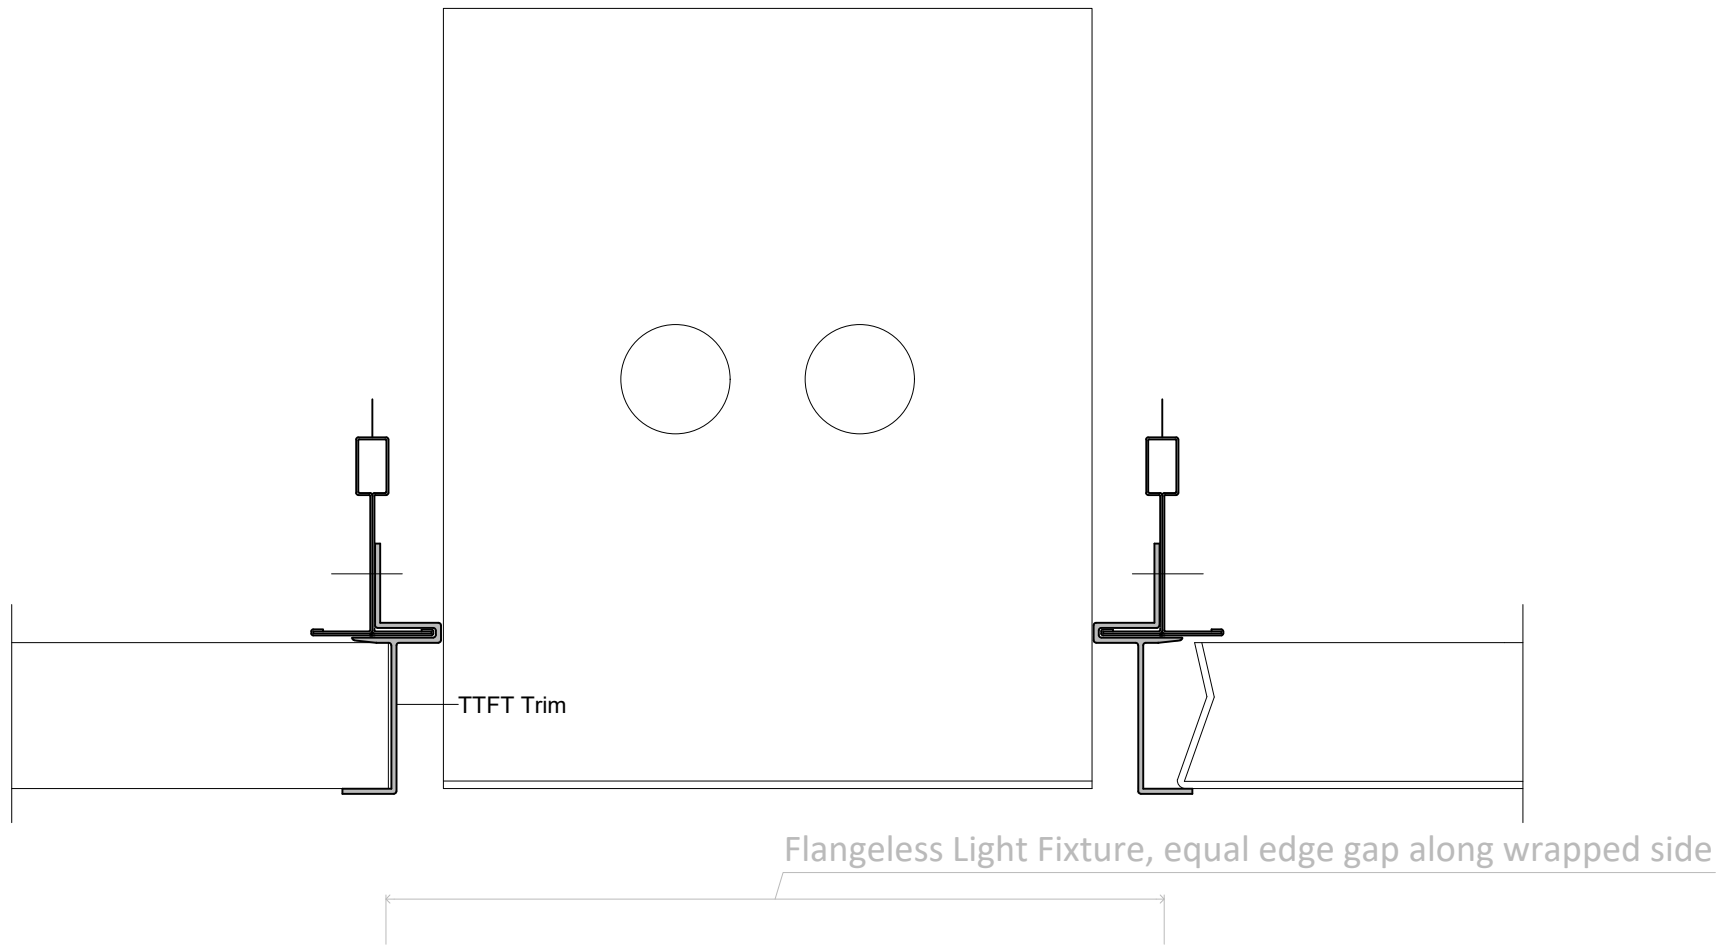

F.1.6.a

HunterDouglas
Ceiling & Wall Products
exclusively from CertainTeed

Techstyle®
Acoustical Ceilings

11500 E. 53rd Ave, Suite D
Denver, CO 80239
T 866.556.1235
F 720.872.7850
CTSpecialtyCeilings.com

All rights reserved. This drawing is the property of CertainTeed. It may not be copied or multiplied, neither wholly nor partly. It may not be submitted for perusal to third parties.

**FLUSH FLANGELESS
OFF MODULE LINEAR
LIGHT FIXTURE**