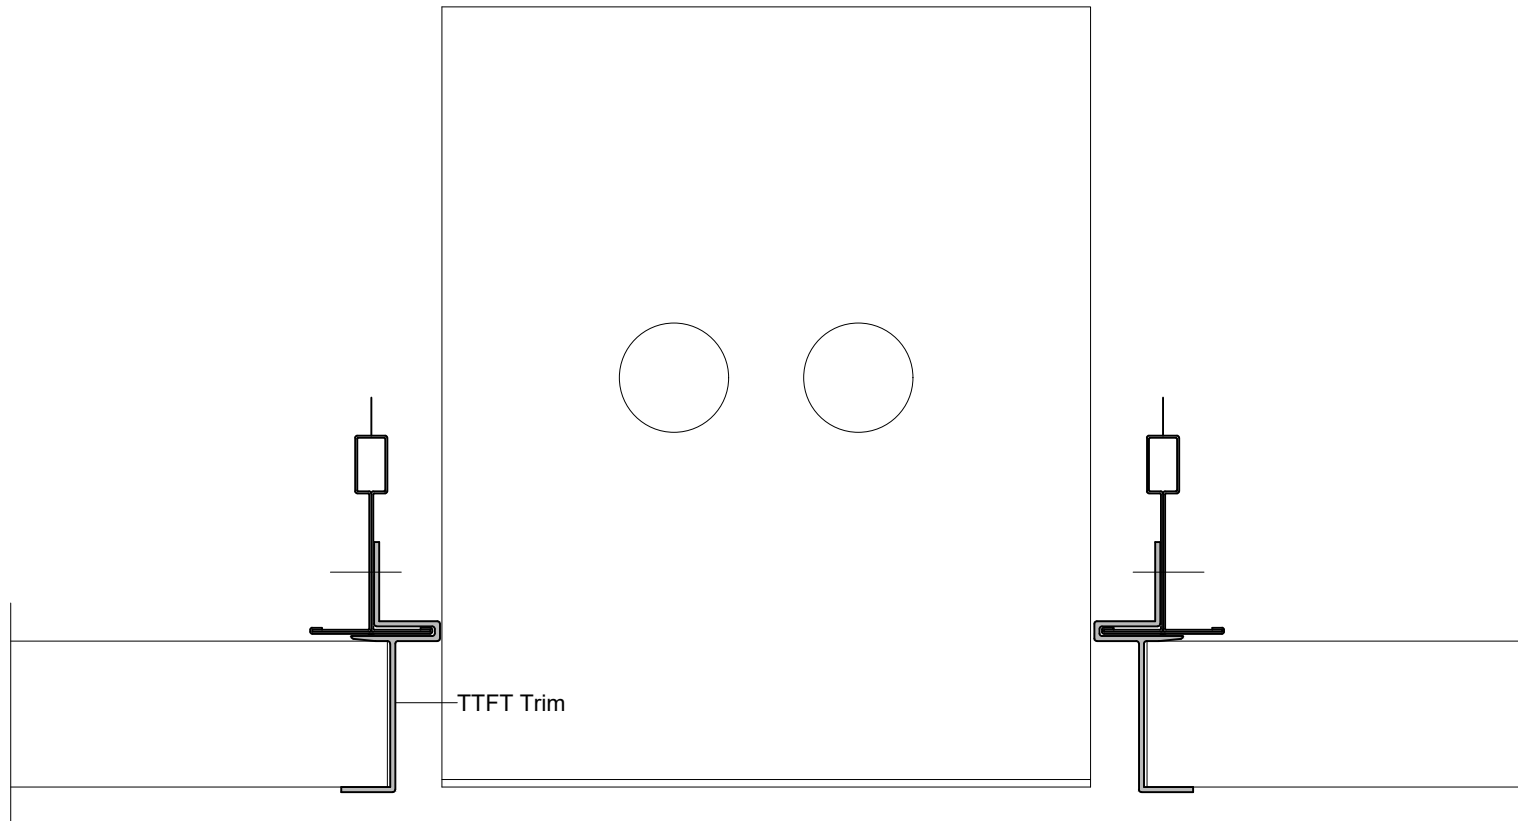

All rights reserved. This drawing is the property of CertainTeed. It may not be copied or multiplied, neither wholly nor partly. It may not be submitted for perusal to third parties.

**FLUSH FLANGELESS
 OFF MODULE LINEAR
 LIGHT FIXTURE**