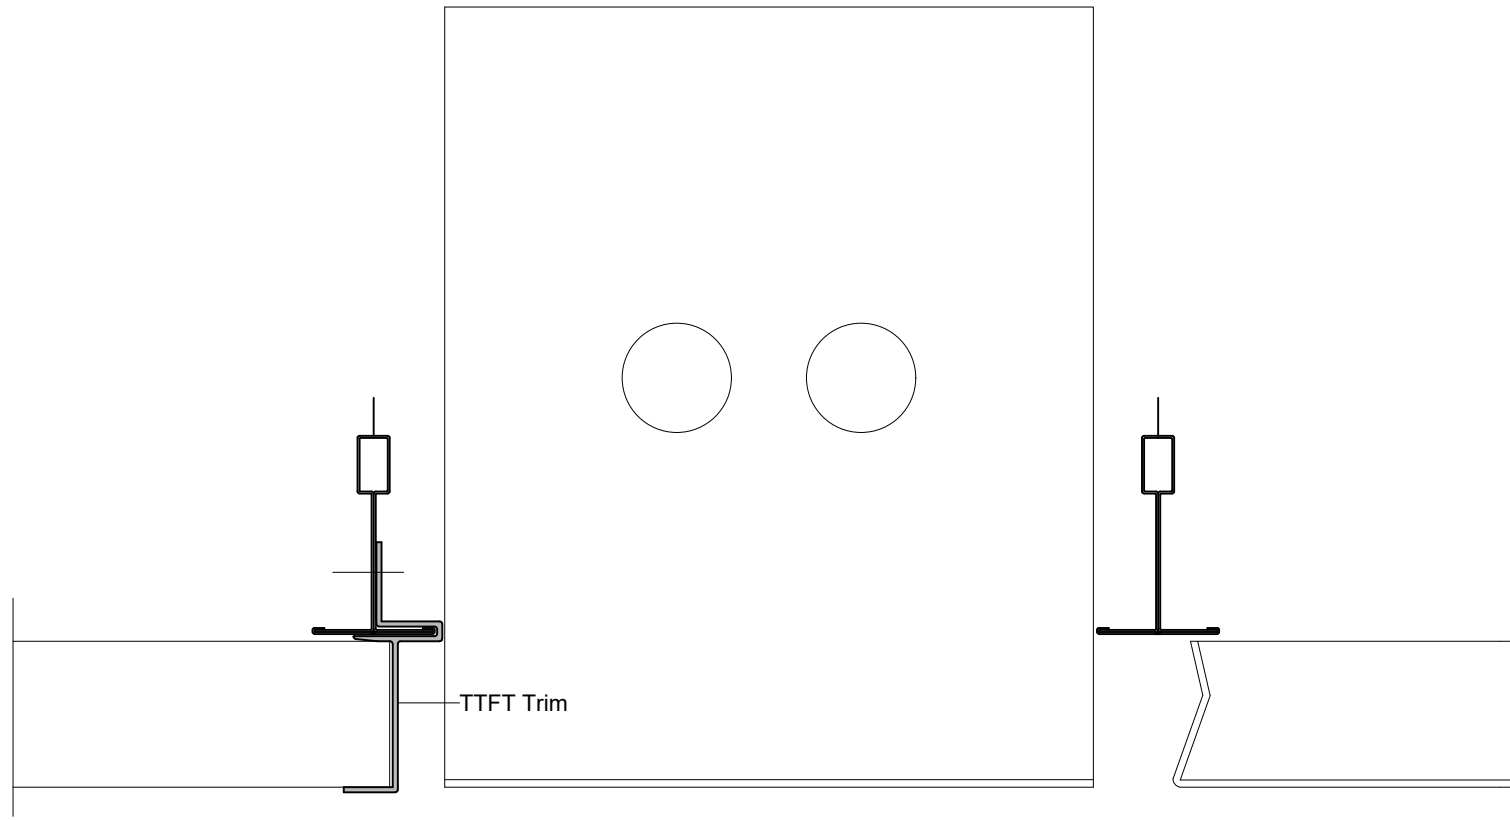

All rights reserved. This drawing is the property of CertainTeed. It may not be copied or multiplied, neither wholly nor partly. It may not be submitted for perusal to third parties.

**FLUSH FLANGELESS
 OFF MODULE LINEAR
 LIGHT FIXTURE**