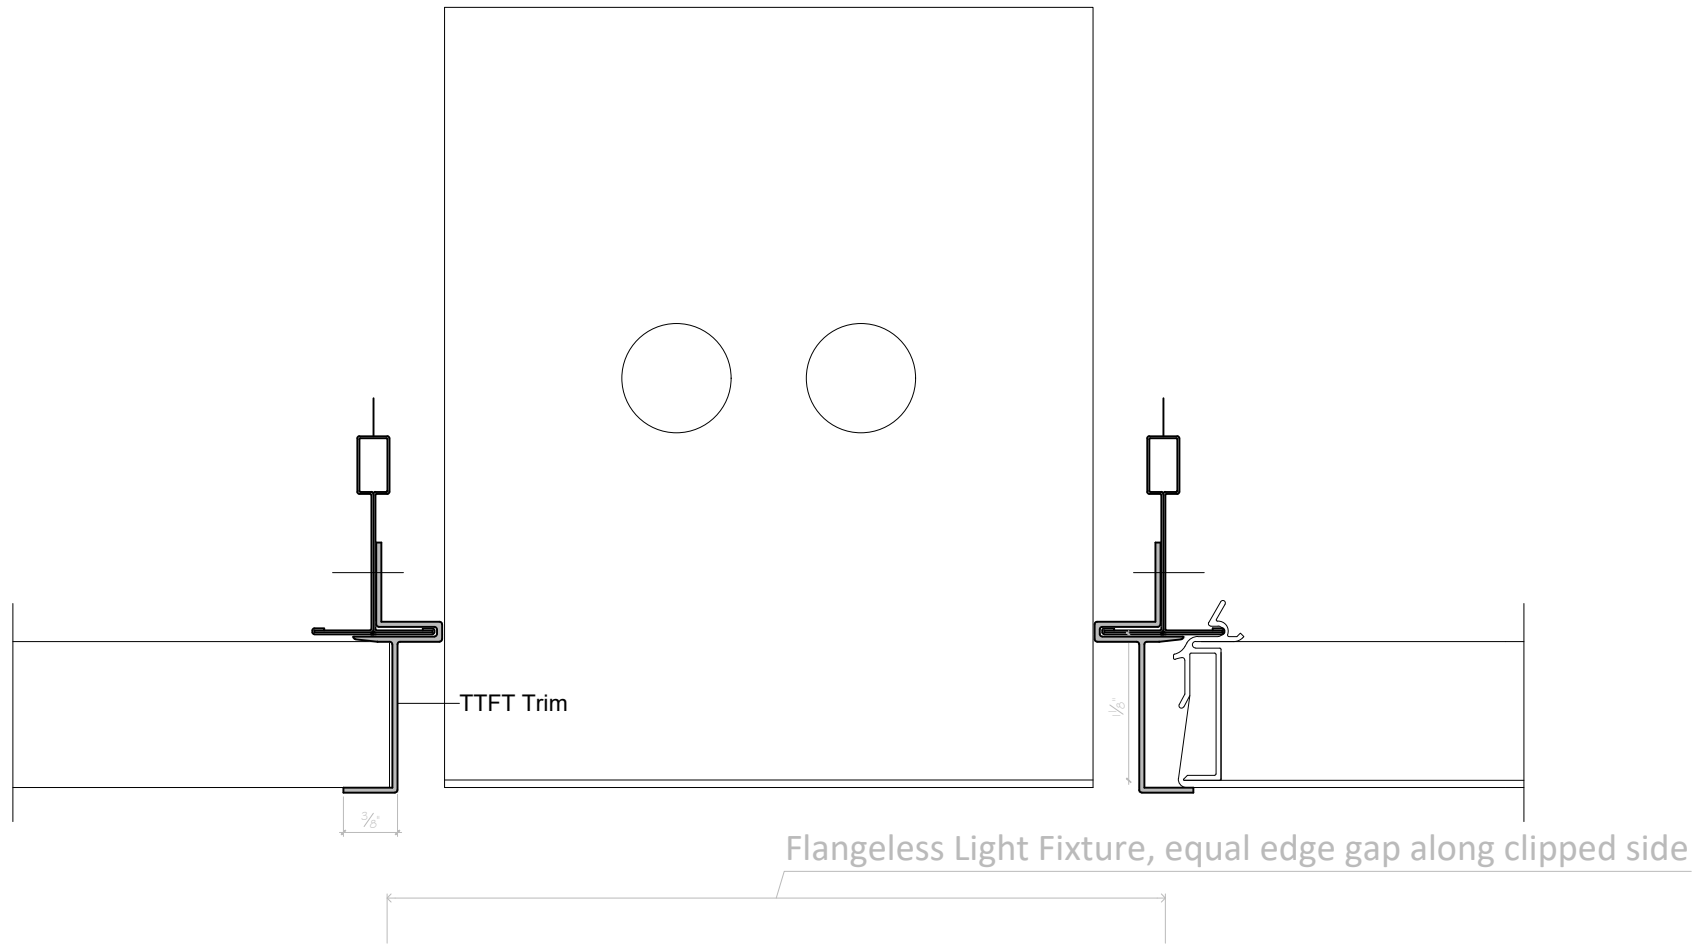

All rights reserved. This drawing is the property of CertainTeed. It may not be copied or multiplied, neither wholly nor partly. It may not be submitted for perusal to third parties.

**FLUSH FLANGELESS
 OFF MODULE LINEAR
 LIGHT FIXTURE**