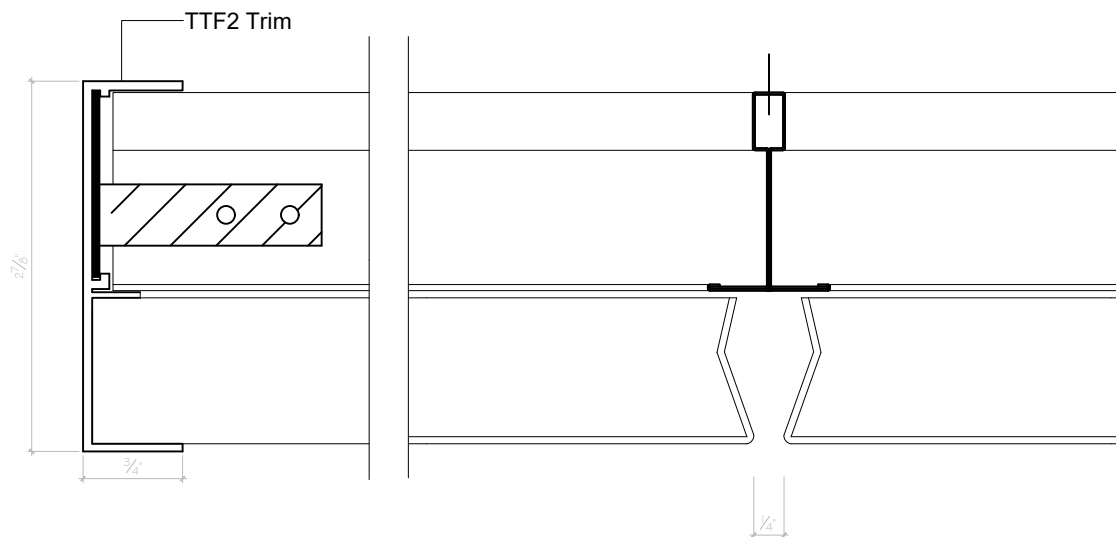

C.1.4

HunterDouglas
Ceiling & Wall Products
exclusively from CertainTeed

Techstyle®
Acoustical Ceilings

11500 E. 53rd Ave, Suite D
Denver, CO 80239
T 866.556.1235
F 720.872.7850
CTSpecialtyCeilings.com

All rights reserved. This drawing is the property of CertainTeed. It may not be copied or multiplied, neither wholly nor partly. It may not be submitted for perusal to third parties.

FLOATING TRIM
TTF2