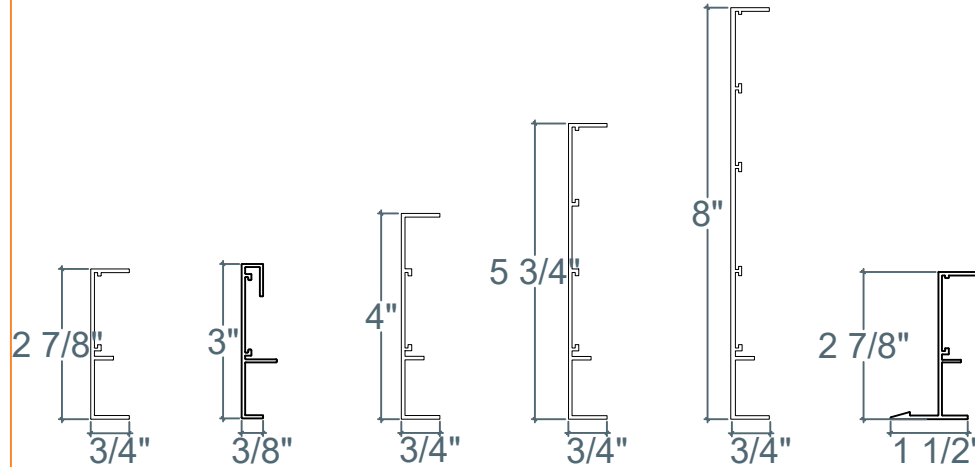

DIRECT MOUNT

TTAMWALL

WALL TRIMS

TTWT1 TTWT2
SEISMIC

FLOATING TRIMS

TTF2 TTF3 TTF4 TTF5 TTF8 TTA2

FIXTURE TRIMS

TTFT TTLT

TRIM SPECIFICATIONS |

LENGTH - 12'-2"
 MATERIAL - EXTRUDED ALUMINUM
 COLORS - WHITE & BLACK. CUSTOM COLORS AVAILABLE
 STANDARD TRIMS CAN BE CURVED **EXCEPT**: TTAMWALL, TTWT2, TTA2

HunterDouglas 
 Ceiling & Wall Products
 exclusively from CertainTeed