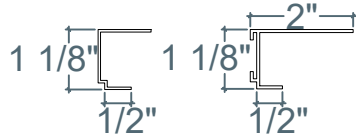

DIRECT MOUNT

TTAMWALL

WALL TRIMS

TTWT1 TTWT2
SEISMIC

FLOATING TRIMS

TTF2 TTF3 TTF4 TTF5 TTF8 TTA2

FIXTURE TRIMS

TTFT TTLT

TRIM SPECIFICATIONS |

LENGTH - 12'-2"
 MATERIAL - EXTRUDED ALUMINUM
 COLORS - WHITE & BLACK. CUSTOM COLORS AVAILABLE
 STANDARD TRIMS CAN BE CURVED **EXCEPT**: TTAMWALL, TTWT2, TTA2

HunterDouglas 
 Ceiling & Wall Products
 exclusively from CertainTeed