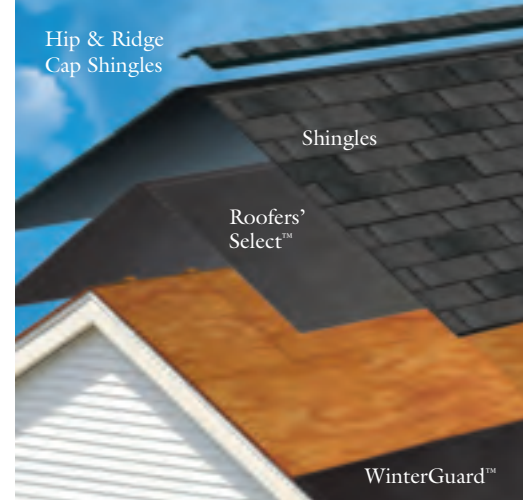

Protect yourself.

Be sure to ask your roofing contractor for a copy of the CertainTeed product warranty or call the CertainTeed Consumer Hotline at 800-782-8777 to request a copy. We make it easy for you to view our warranties and register your investment online at www.certainteed.com/warranty.

A beautiful roof makes a beautiful home.

CertainTeed also offers a complete line of architectural shingles that can transform your home into a warm work of art, gracefully and easily. For more information, ask your contractor or visit us on the web at www.certainteed.com.

Specifications

- Fiber glass composition: UL Class A
- 240 lbs. per square (109 kg per 9.28 m²)
- Size: 13 1/4" x 38 3/4" (335 mm x 984 mm)
- 5 5/8" (145 mm) exposure
- ASTM D3018 Type I
- UL 790/ASTM E108 Class A fire resistance rating
- ASTM D3161 wind resistance
- Bundles per square – 4
- 4 bundles = 66 shingles on average (16+16+16+18)

Warranty*

- 25-year limited warranty against manufacturing defects
- 5-year 100 km/h wind-resistance warranty

*See actual warranty for specific details and limitations.

NOTE: REPRODUCTION OF COLORS throughout this publication is as accurate as modern printing will permit. Colors are subject to changes by granule manufacturers.

Integrity Roof System.™ Give your home the best protection.

WinterGuard™

Waterproofing underlayment prevents leaks caused by ice dams and wind-driven rain in vulnerable areas.

Roofers' Select™

High-performance underlayment is a secondary barrier against leaks for the entire roof.

Shingles and Accessories

High-quality shingles are covered by one of the best warranties in the business. Accessory products—starter course, and hip and ridge cap shingles—complete your roof from start to finish.

Ventilation

Proper attic ventilation improves air circulation.

ASK ABOUT ALL OF OUR OTHER CERTAINTEED® PRODUCTS AND SYSTEMS:

ROOFING • SIDING • TRIM • DECKING • RAILING • FENCE • FOUNDATIONS
GYPSUM • CEILINGS • INSULATION • PIPE

www.certainteed.com <http://blog.certainteed.com>

CertainTeed Corporation
P.O. Box 860
Valley Forge, PA 19482

Professional: 800-233-8990
Consumer: 800-782-8777

© 2011 CertainTeed Corporation, Printed in U.S.A.
Code No. 20-20-1894
Rev. 12/11