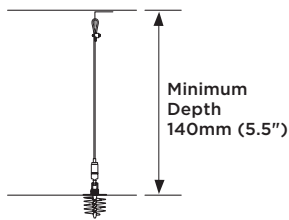

Ecophon® Solo

Acoustical Clouds

Submittal Sheet

DESIGN AND SPECIFICATIONS

Use of the Product

Use as a ceiling sound absorber to achieve excellent acoustic performance in a space. The 6 shapes and 10 size options, along with the various suspension/hardware options offer numerous design possibilities.

Material

Manufactured from high-density fiberglass.

Attachment

Ceiling applications have two methods for attachment options. The first is to use the adjustable wire hangers for variable elevations. The second is to use the adjustable brackets for applications close to the structure. Method of attachment to the structure of any accessory is provided by others. Seismic application may require review by the project engineer.

Adjustable Hanger
Ceiling
Application