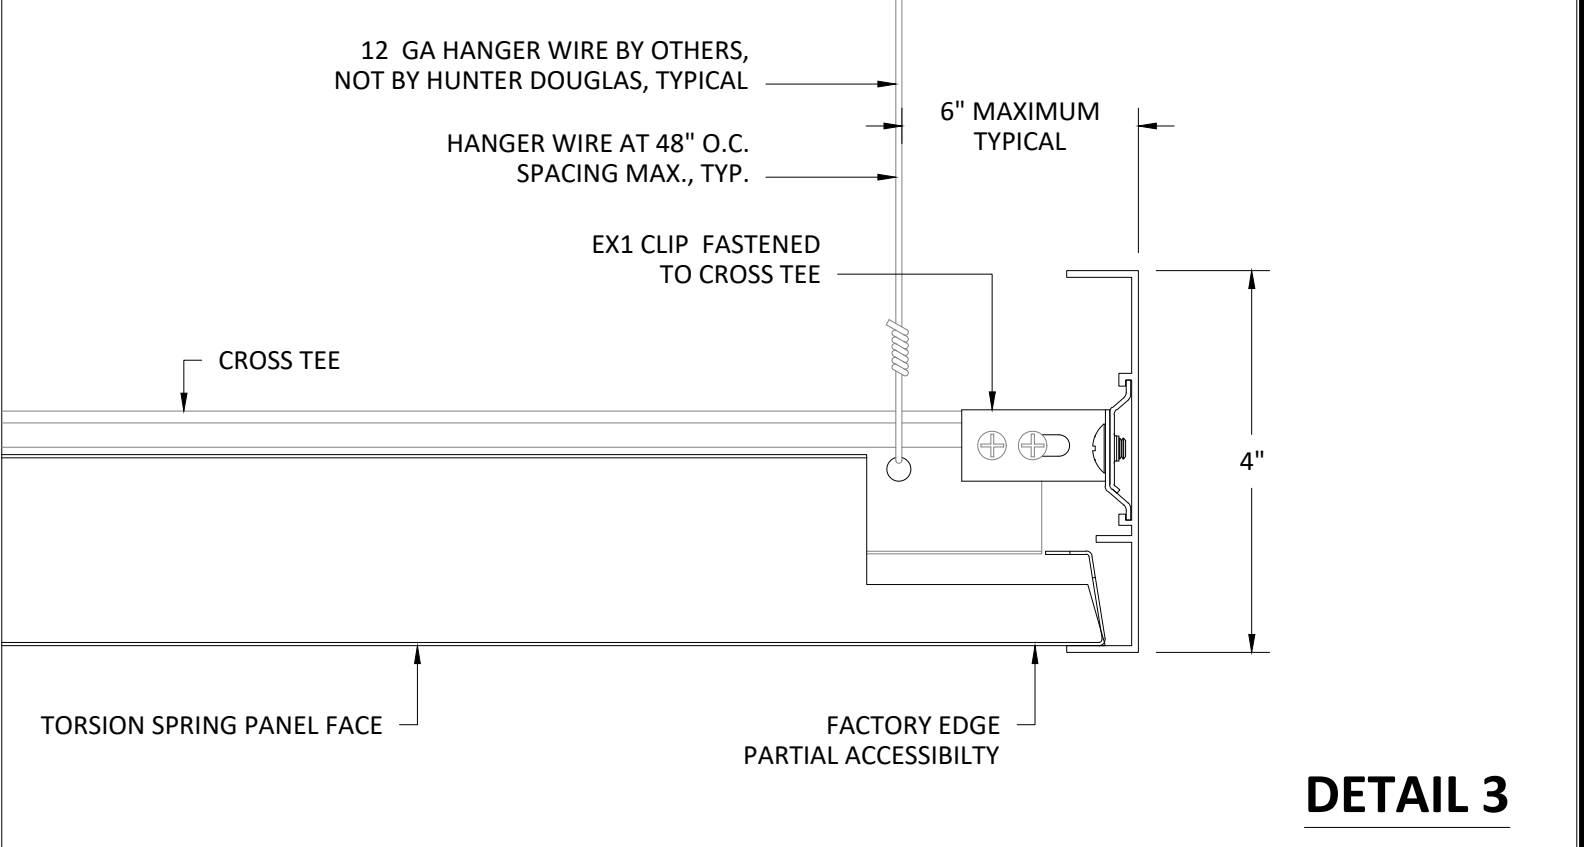

DETAIL 1

DETAIL 2

DETAIL 3

HunterDouglas
Ceiling & Wall Products
exclusively from CertainTeed

5015 Oakbrook Parkway, Suite 100
Norcross, GA 30093
O 800.366.4327
F 770.806.0214
CTSpecialtyCeilings.com

All rights reserved. This drawing is the property of CertainTeed Ceilings Corporation. It may not be copied or multiplied, neither wholly nor partly. It may not be submitted for perusal to third parties.

SPECIFICATIONS
(unless noted otherwise)
MATERIAL: EXTRUDED ALUMINUM, THICKNESS VARIES
FINISH: PAINT | POWDER COAT | LUXACOTE
PERFORATION: NOT AVAILABLE

EDGELINE AT TORSION SPRING CEILING
PROJECT: EDGELINE PRODUCT SPECIFICATIONS
DRAWING NUMBER: EDGELINE-A1.1
SCALE: AS SHOWN
DRAWN BY: HD ENGINEERING
DATE: 2/21/19