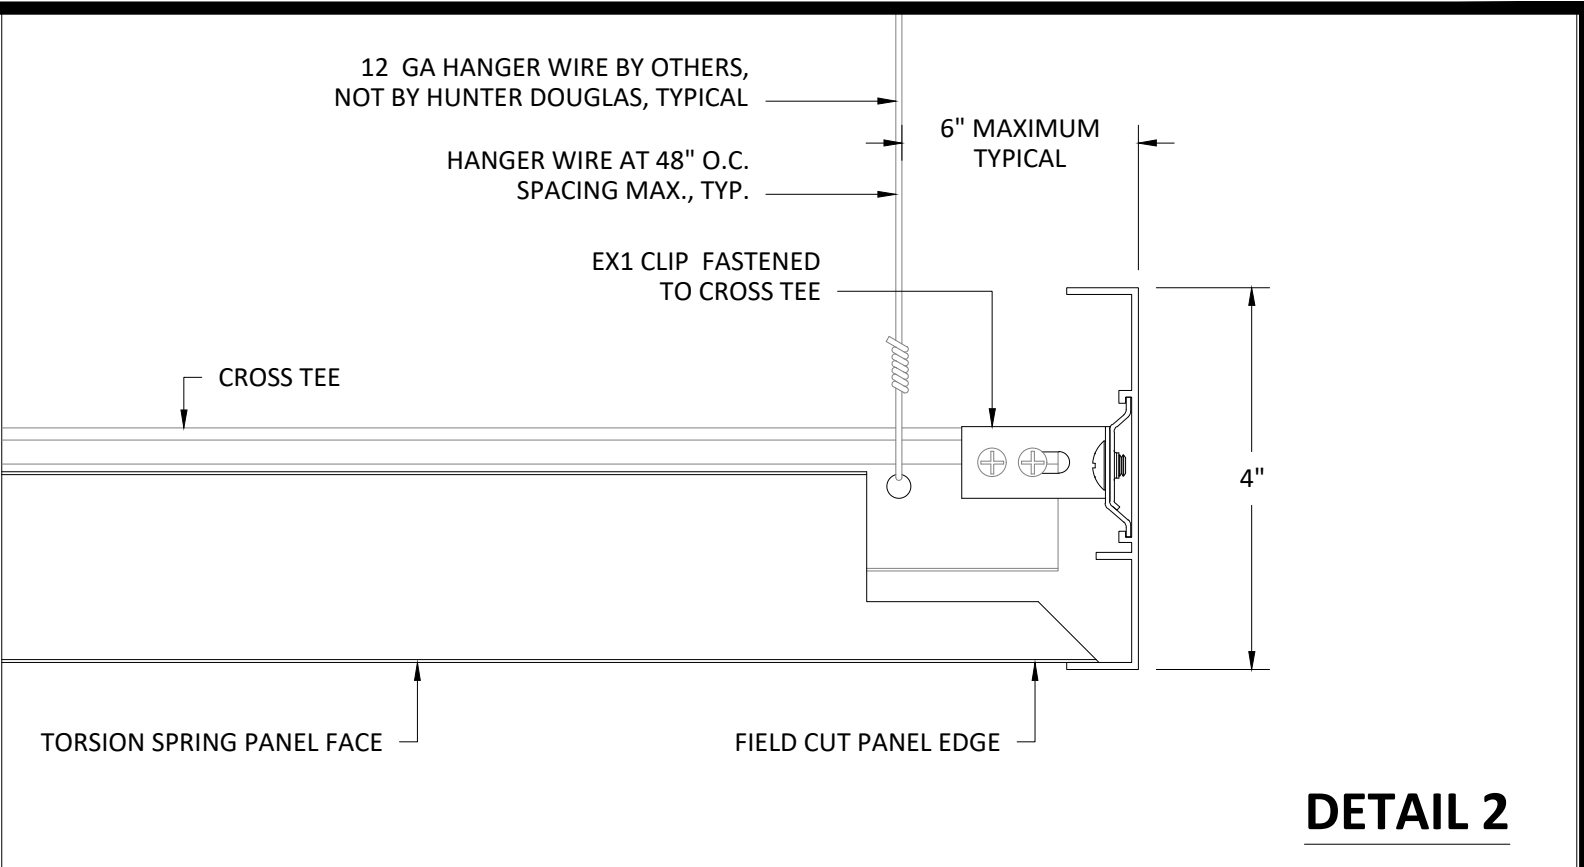

HunterDouglas
Ceiling & Wall Products
exclusively from CertainTeed

5015 Oakbrook Parkway, Suite 100
Norcross, GA 30093
O 800.366.4327
F 770.806.0214
CTSpecialtyCeilings.com

All rights reserved. This drawing is the property of CertainTeed Ceilings Corporation. It may not be copied or multiplied, neither wholly nor partly. It may not be submitted for perusal to third parties.

SPECIFICATIONS
(unless noted otherwise)
MATERIAL: EXTRUDED ALUMINUM, THICKNESS VARIES
FINISH: PAINT | POWDER COAT | LUXACOTE
PERFORATION: NOT AVAILABLE

EDGELINE AT TORSION SPRING CEILING
PROJECT: EDGELINE PRODUCT SPECIFICATIONS
DRAWING NUMBER: EDGELINE-A1.1
SCALE: AS SHOWN
DRAWN BY: HD ENGINEERING
DATE: 2/21/19