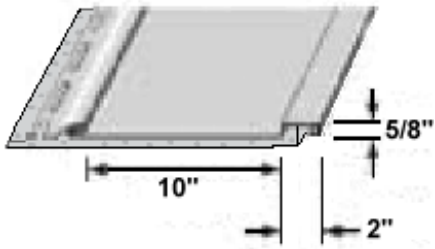

## SINGLE 12" VERTICAL BOARD & BATTEN – 10'

**Product Code:** 58153  
**Finish:** Rough Cedar  
**Length:** 10'  
**Thickness:** .052"  
**Exposure:** 12"  
**Projection:** 5/8"  
**Panels/Ctn:** 10  
**Squares/Ctn:** 1  
**Lbs./Ctn:** 67 (approx.)