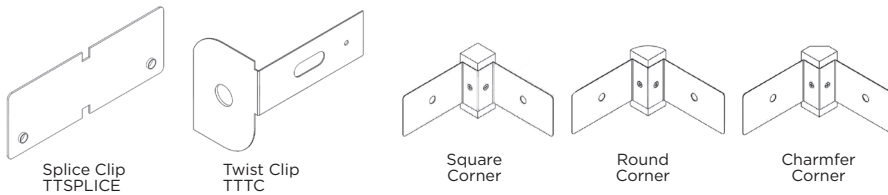

SYSTEM COMPONENTS