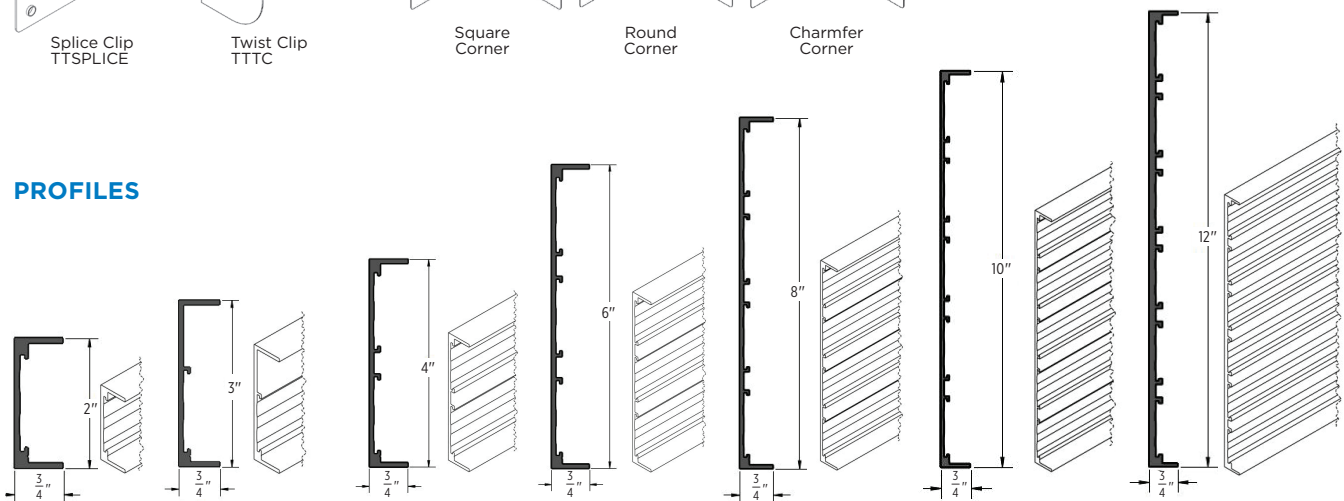

PROFILES

LEED® v4		
RECYCLED CONTENT		
PRE: 6-11%	POST: 25-34%	TOTAL: 31-45%
☐	MR: PBT Source Reduction (Healthcare)	
☐	MR: Material Ingredients (HPDs)	
☒	MR: Sourcing Raw Materials	
☐	MR: Environmental Product Declarations (EPDs)	
☒	MR: Construction and Demolition Waste Management Planning