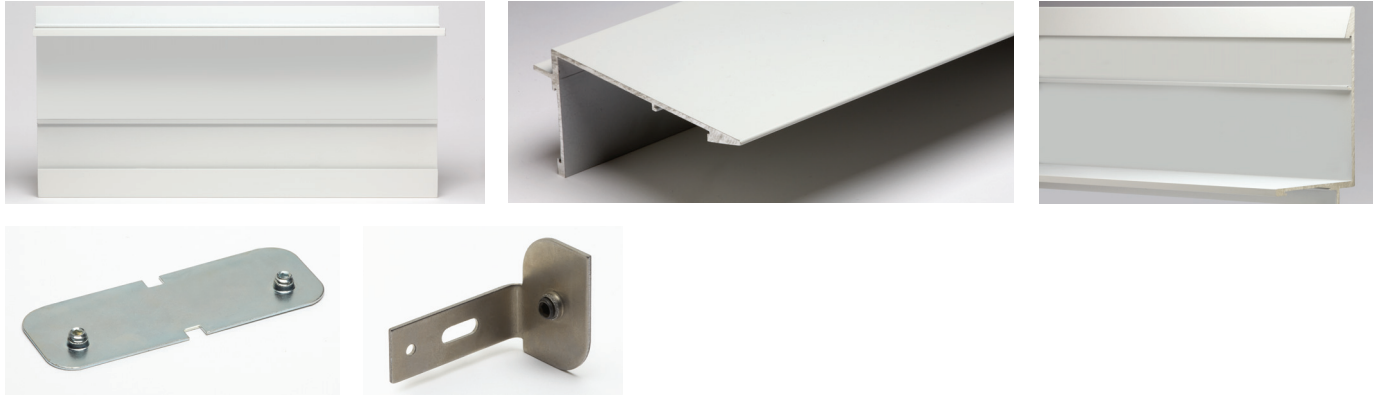

TERMINUS FIN SEMI-CONCEALED PERIMETER TRIM

Wall Angle & Trim

For use with Ecophon® Focus™ Dg & Ds panels, Terminus Fin Semi-Concealed Perimeter Trim adds an architectural design element to a perimeter trim system.

FEATURES AND BENEFITS

- Compatible with Ecophon semi- and fully-concealed suspended ceiling systems
- Available in white, black and all standard Ecophon colors to enable design flexibility
- Sturdy, extruded aluminum construction with double-grooved channel for additional strength
- Factory-mitered corner kits available

TERMINUS FIN SEMI-CONCEALED PERIMETER TRIM

Wall Angle & Trim

FIN SEMI-CONCEALED STRAIGHT	Description	Color	Length (in)	Height (in)	Face (in)	Recycled Content PRE*	Recycled Content POST*	Recycled Content TOTAL*
TTFESC WHT	Fin Semi-Concealed Terminus Cloud Perimeter Trim	White	120"	2.5"	5-3/4"	11%	34%	45%

*Maximum recycled content. Recycled content varies by manufacturing plant.
 All pieces include splices and twist clips for installation. Additional splices and twist clips available for order.
 Fin cannot be curved.
 Black and Ecophon Colors are available. Additional colors are available upon request. Custom lengths available upon request.
 Additional angled corners available upon request.