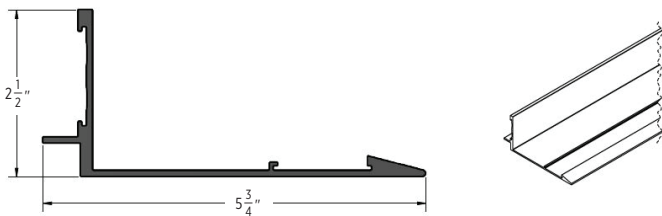

PROFILES

LEED® v4

RECYCLED CONTENT

PRE: 11% POST: 34% TOTAL: 45%

- ☐ MR: PBT Source Reduction (Healthcare)
- ☐ MR: Material Ingredients (HPDs)
- ☒ MR: Sourcing Raw Materials
- ☐ MR: Environmental Product Declarations (EPDs)
- ☒ MR: Construction and Demolition Waste Management Planning