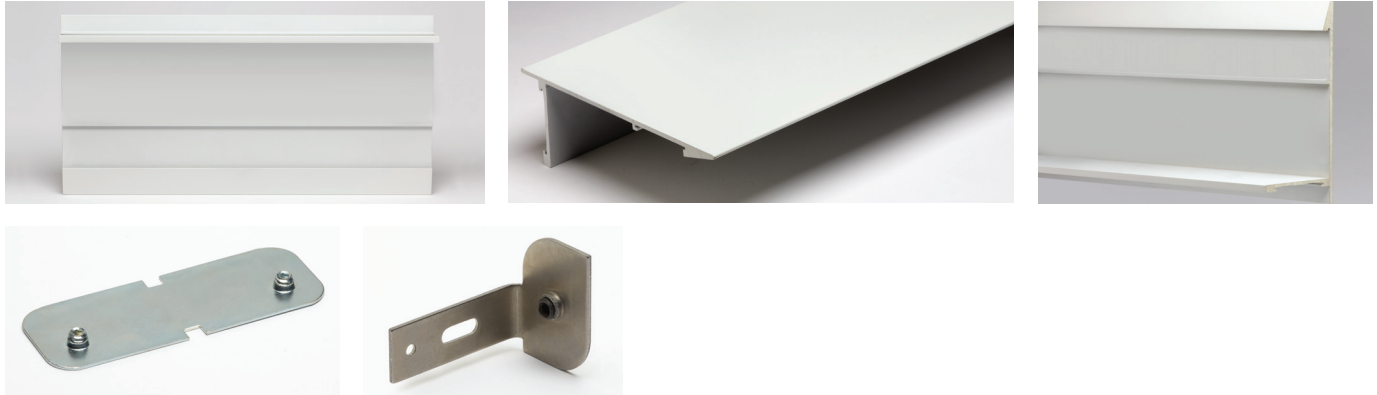

## Wall Angle & Trim

Fine Perimeter Trim provides a unique architectural cloud trim solution for edge termination of suspended ceiling elements (clouds, peninsulas, transitions to drywall).

### FEATURES AND BENEFITS

- For use with acoustical lay-in ceilings, Fin Trim offers an alternative aesthetic to traditional straight edge trim
- Constructed with sturdy extruded aluminum
- Double grooved channel for additional strength
- Available in white, black and all standard Ecophon® colors
- Factory-mitered corner kits available