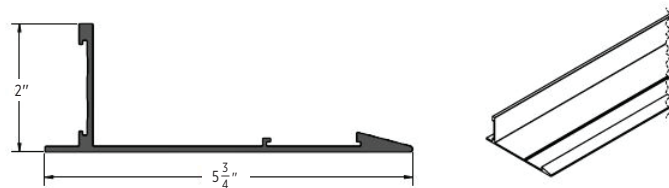

PROFILES

LEED® v4

RECYCLED CONTENT

PRE: 11%   POST: 34%   TOTAL: 45%

- ☐ MR: PBT Source Reduction (Healthcare)
- ☐ MR: Material Ingredients (HPDs)
- ☒ MR: Sourcing Raw Materials
- ☐ MR: Environmental Product Declarations (EPDs)
- ☒ MR: Construction and Demolition Waste Management Planning