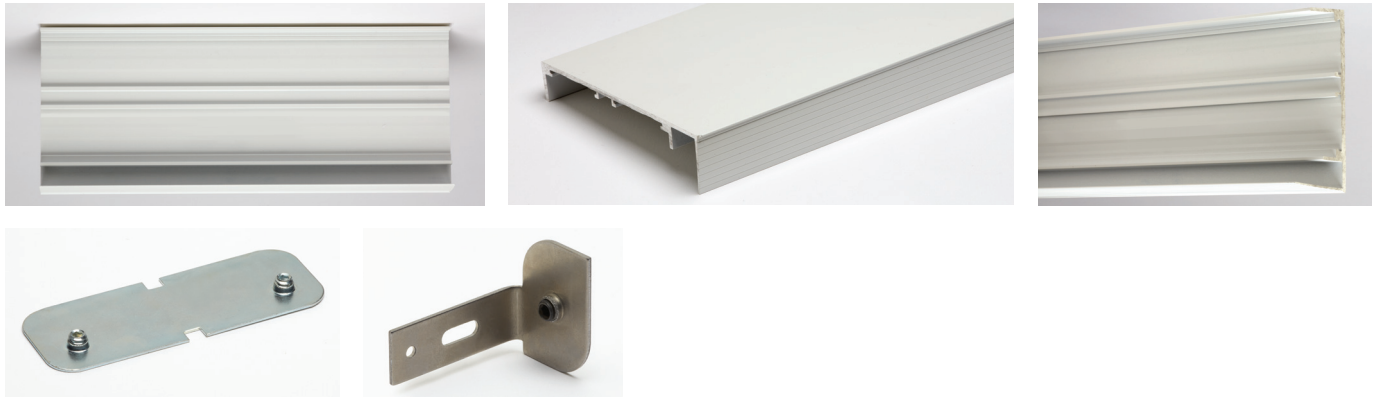

TERMINUS DRYWALL PERIMETER TRIM

Wall Angle & Trim

The Terminus Drywall Trim system provides a pre-engineered solution for transitions to drywall, eliminating the needs for vertical framing.

FEATURES AND BENEFITS

- Designed for use with 1/2" and 5/8" drywall
- Sturdy one-piece extruded aluminum available in straight or curved options (convex or concave)
- Available in four standard profile heights (2"-8") with factory-mitered corner kits
- Available in white, black, and all standard Ecophon® colors to enable design flexibility

*Maximum recycled content. Recycled content varies by manufacturing plant.
 All pieces include splices and twist clips for installation. Additional splices and twist clips available for order.
 Curves are limited to 24" radius face in. Face out curves are limited to 168" radius for 2", 24" for 4", 6", & 8".
 Black and Ecophon Colors are available. Additional colors are available upon request. Custom lengths available upon request.
 Additional angled corners available upon request.