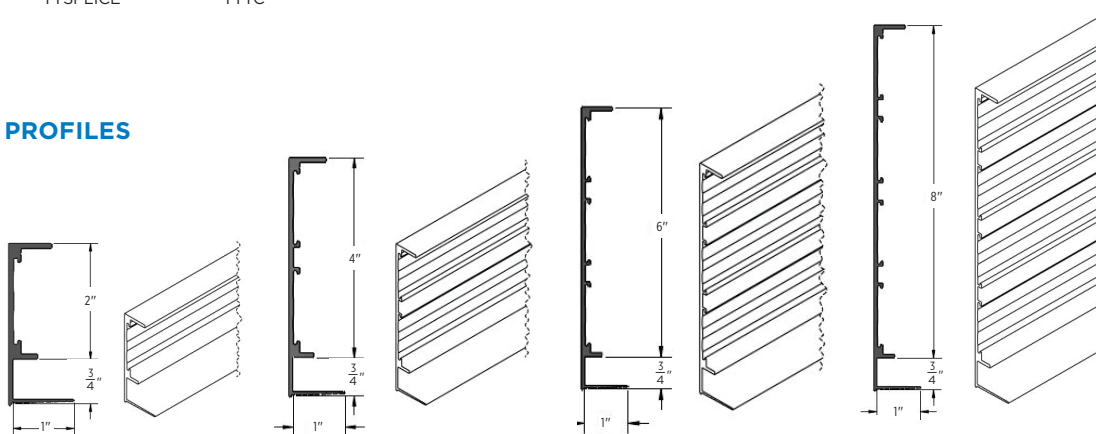

PROFILES

LEED® v4		
RECYCLED CONTENT		
PRE: 11%	POST: 34%	TOTAL: 45%
☐	MR: PBT Source Reduction (Healthcare)	
☐	MR: Material Ingredients (HPDs)	
☒	MR: Sourcing Raw Materials	
☐	MR: Environmental Product Declarations (EPDs)	
☒	MR: Construction and Demolition Waste Management Planning