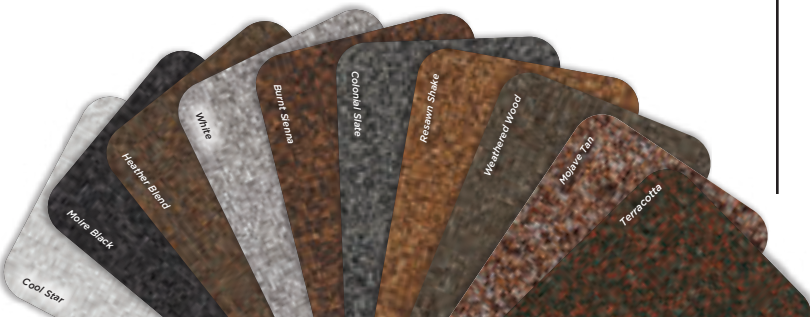

BELMONT[®]

Luxury Roofing Shingles

CertainTeed
SAINT-GOBAIN

Belmont, shown in Black Granite

NOTE: Due to limitations of printing reproduction, CertainTeed can not guarantee the identical match of the actual product color to the graphic representations throughout this publication.

See actual warranty for specific details and limitations.

Add a Little Accent to Your Roof

For a stylish finishing touch to cap hips and ridges, use Shangle Ridge[®] accessory—available in colors to match your Carriage House shingles.

Color Companion Products™ for Flat Roof Areas

With CertainTeed Flintlastic[®] SA, you can coordinate flat roof areas like carports, canopies and porches with your main roof. Flintlastic SA is a self-adhering low slope roofing product available in colors that complement some of the most popular CertainTeed shingles.

The Ultimate in Stain Protection

StreakFighter[®]

Algae Resistance

Those streaks you see on other roofs in your neighborhood? That's algae, and it's a common eyesore on roofing throughout North America. CertainTeed's StreakFighter technology uses the power of science to repel algae before it can take hold and spread. StreakFighter's granular blend includes naturally algae-resistant copper, helping your roof maintain its curb appeal and look beautiful for years to come.