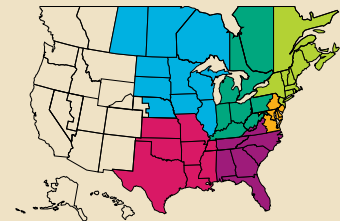

Landmark™ TL Ultimate available in areas shown:

- North Central Region
- Lake Central Region
- Northeast Region
- Mid Atlantic Region
- Southeast Region
- South Central Region