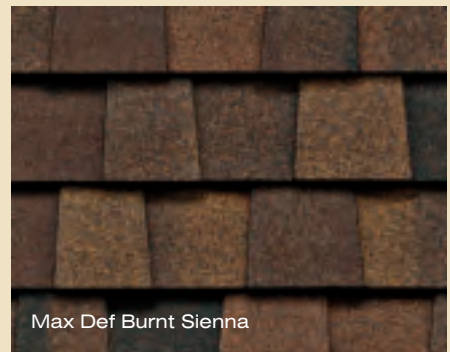

landmark TL color palette