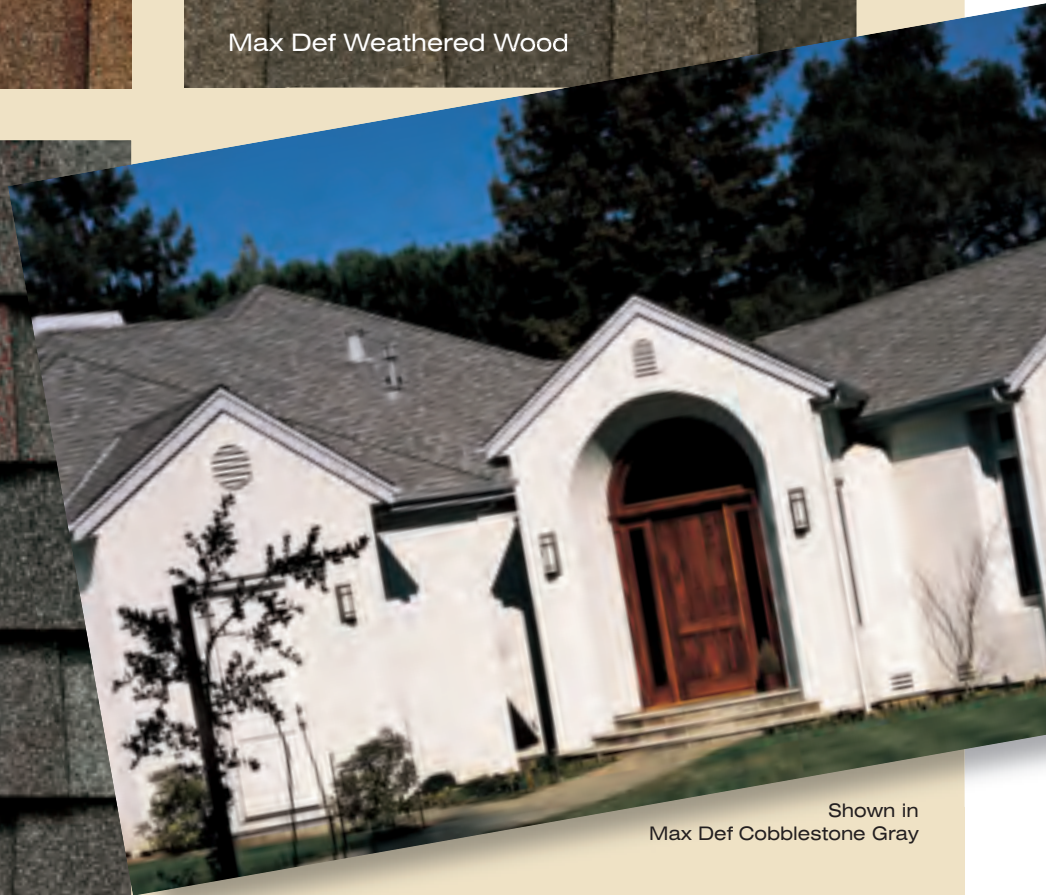

## YOUR HOME DESERVES THE TRIPLE CROWN.

Three laminated layers of the industry's most durable materials, providing a dramatically thick roofing product styled with the classic appeal of wood shakes.

Landmark TL is the triple performance shake that has the hand-split look of cedar and the durable dimension of tri-laminate technology.

# landmark TL gallery

**Light, inviting earthtones  
for a subtle look**

Max Def Resawn Shake

Max Def Weathered Wood

Max Def Colonial Slate

Shown in  
Max Def Cobblestone Gray

**Color your home...virtually.  
Log on to [www.certainteed.com/colorview](http://www.certainteed.com/colorview)**