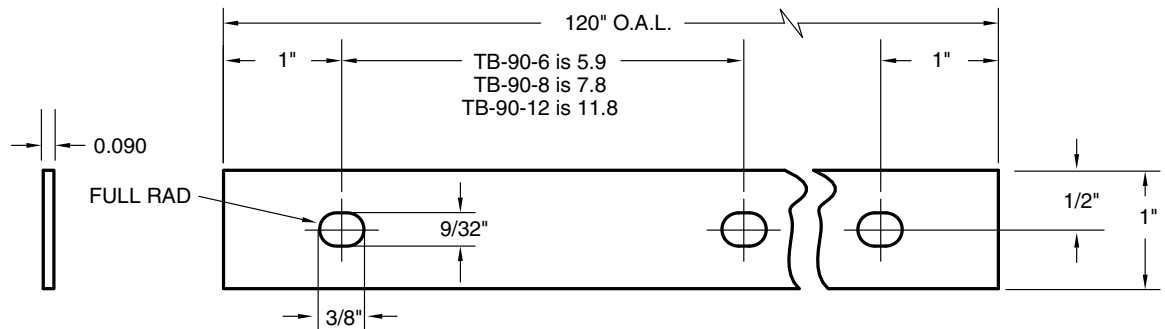

FLINTFAST™ TB-90 TERMINATION BAR

Product Information

Features: Comes flat with no ledges.

Material: Made from specially extruded aluminum without sharp edges.

Slotted Holes: Comes with holes either 6", 8" or 12" on center.

Part No.	TB-90-6	TB-90-8	TB-90-12
Thickness*	.090"	.090"	.090"
Width*	1"	1"	1"
Length*	10'	10'	10'
Hole Size	1/4" x 3/8"	1/4" x 3/8"	1/4" x 3/8"
Holes on Center	6"	8"	12"
Pieces/Tube	50	50	50
Weight/Tube	57#	57#	57#

*Manufactured to mill tolerances.

Technical Assistance and Services

CertainTeed provides technical assistance in the design, selection, specification and application guidelines for all CertainTeed Roof Systems. Architectural and field representatives are available for consultation within each region.

For more information, contact CertainTeed's Customer Support at 800-233-8990.

ASK ABOUT ALL OF OUR OTHER CERTAINTEED® PRODUCTS AND SYSTEMS:

ROOFING • SIDING • TRIM • DECKING • RAILING • FENCE • FOUNDATIONS
GYPSUM • CEILINGS • INSULATION • PIPE

www.certainteed.com <http://blog.certainteed.com>

CertainTeed Corporation
P.O. Box 860
Valley Forge, PA 19482

Professional: 800-233-8990
Consumer: 800-782-8777