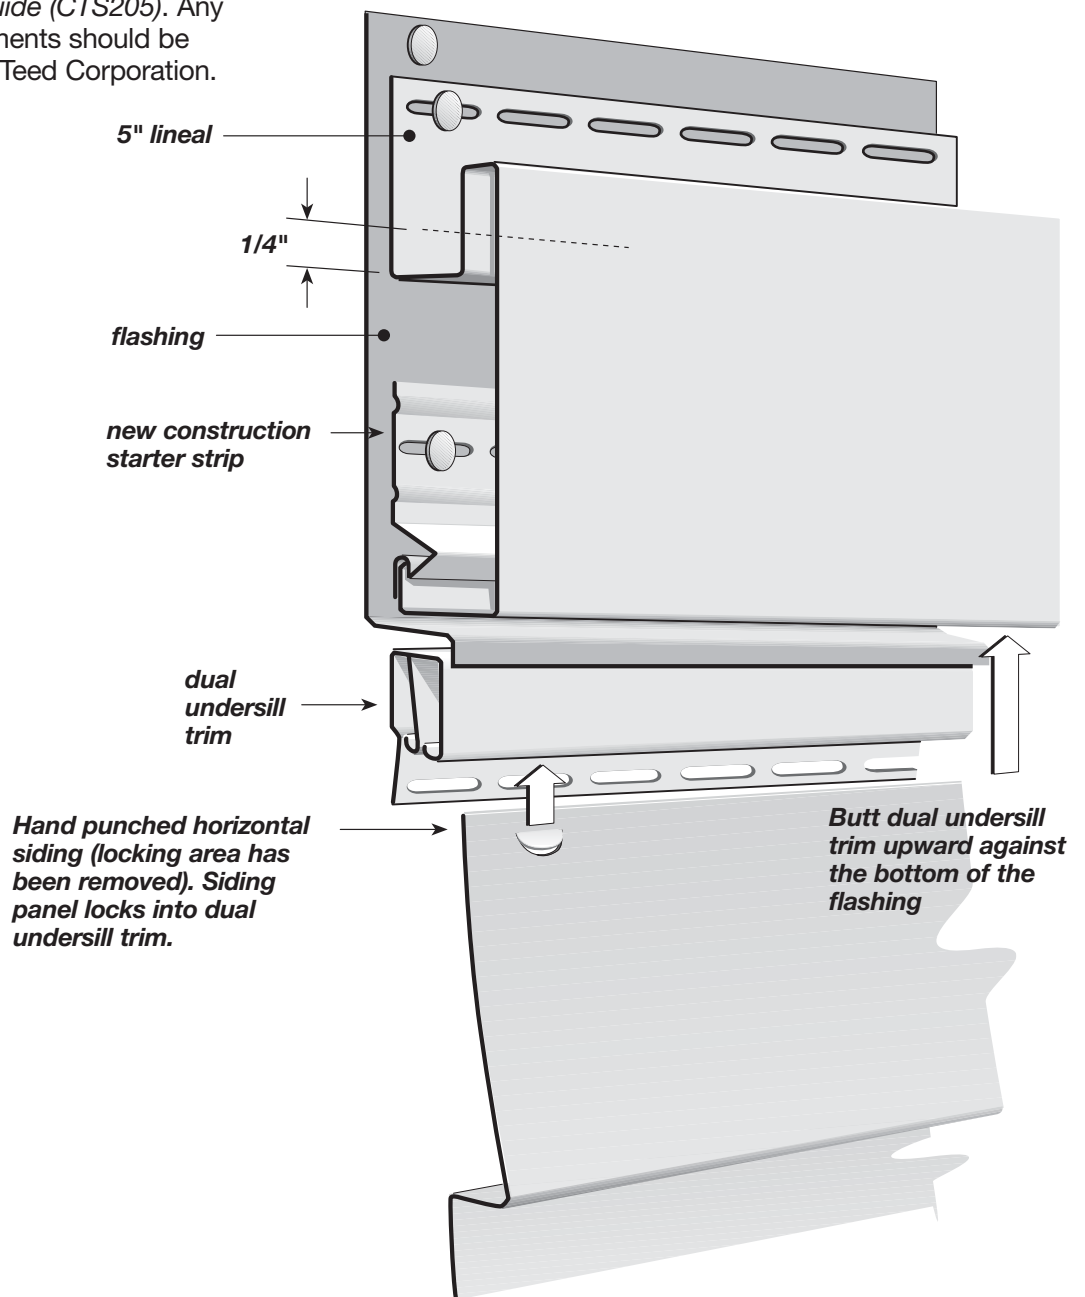

These instructions describe and illustrate the steps involved in installing CertainTeed siding and trim. Their purpose is to provide detailed information and how-to tips that will simplify the installation process. CertainTeed shall not accept any liability or responsibility under its written warranty for failure caused by application that does not meet our minimum requirements for proper installation. These requirements are outlined throughout the *CertainTeed Installation Guide (CTS205)*. Any deviations from these requirements should be approved in writing by CertainTeed Corporation.